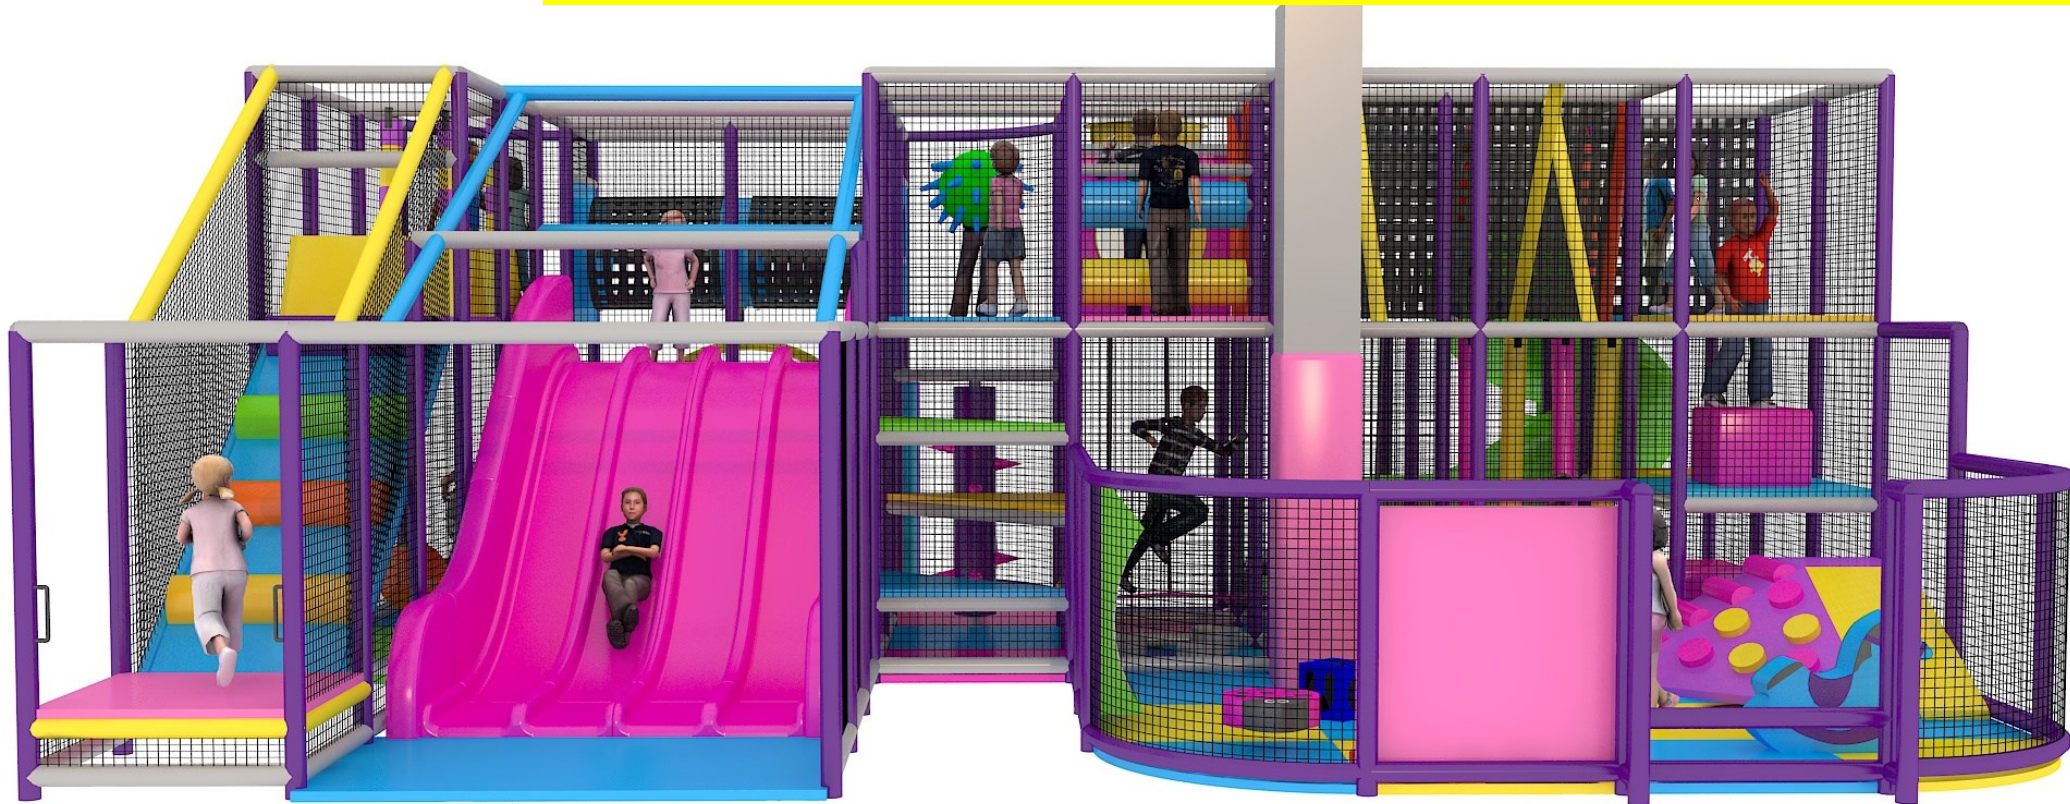

IMPORTANT!

Please note that Anti-climb and Safety perimeter netting - as shown in this view - is not shown on the remaining pages of this pdf in order to provide better visibility of the interior elements.

VIEW WITH PERIMETER NETTING