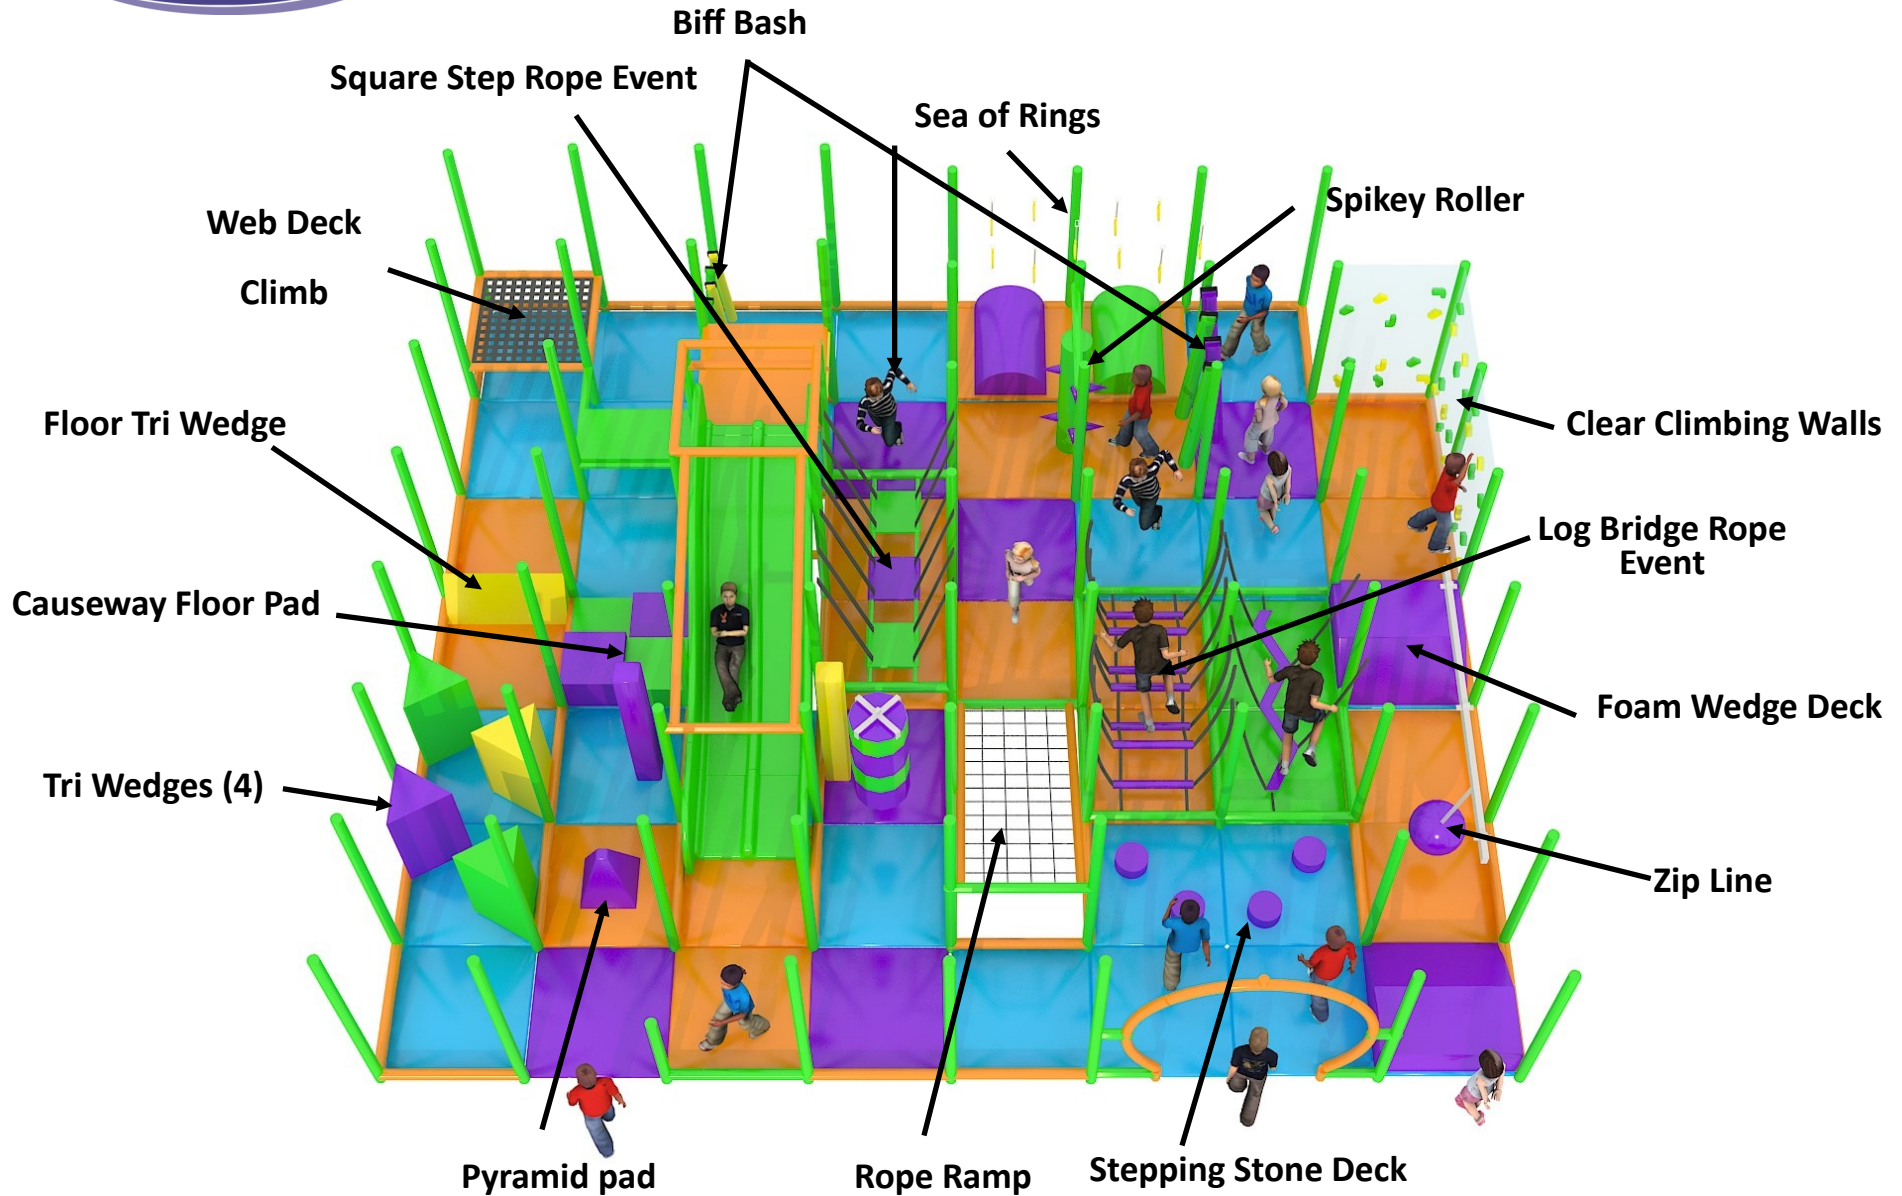

View 2 of 4

2-Level 40'x28'x11'

Challenge Course with Motion Components

View 3 of 4

Level 1 - Activity Detail

Level 2 - Activity Detail

2-Level 32'x28'x8' + Toddler

(LOW CEILING HEIGHT Challenge Course)
View 1 of 4

2-Level 32'x28'x8' + Toddler

(LOW CEILING HEIGHT Challenge Course)
View 2 of 4

32

2-Level 32'x28'x8' + Toddler

(LOW CEILING HEIGHT Challenge Course)
View 3 of 4

2-Level 32'x28'x8' + Toddler

(LOW CEILING HEIGHT Challenge Course)
View 4 of 4

Level 2 - Activity Detail

2-Level 56'x44'x14'

With Interactive, Electronic Play Components

View 3 of 4

**Level 2
Activity Detail**

Multi-Use Sport Court - Detail

2-Level Multi-Activity Play Structure

Traverse Activity Climbing Wall