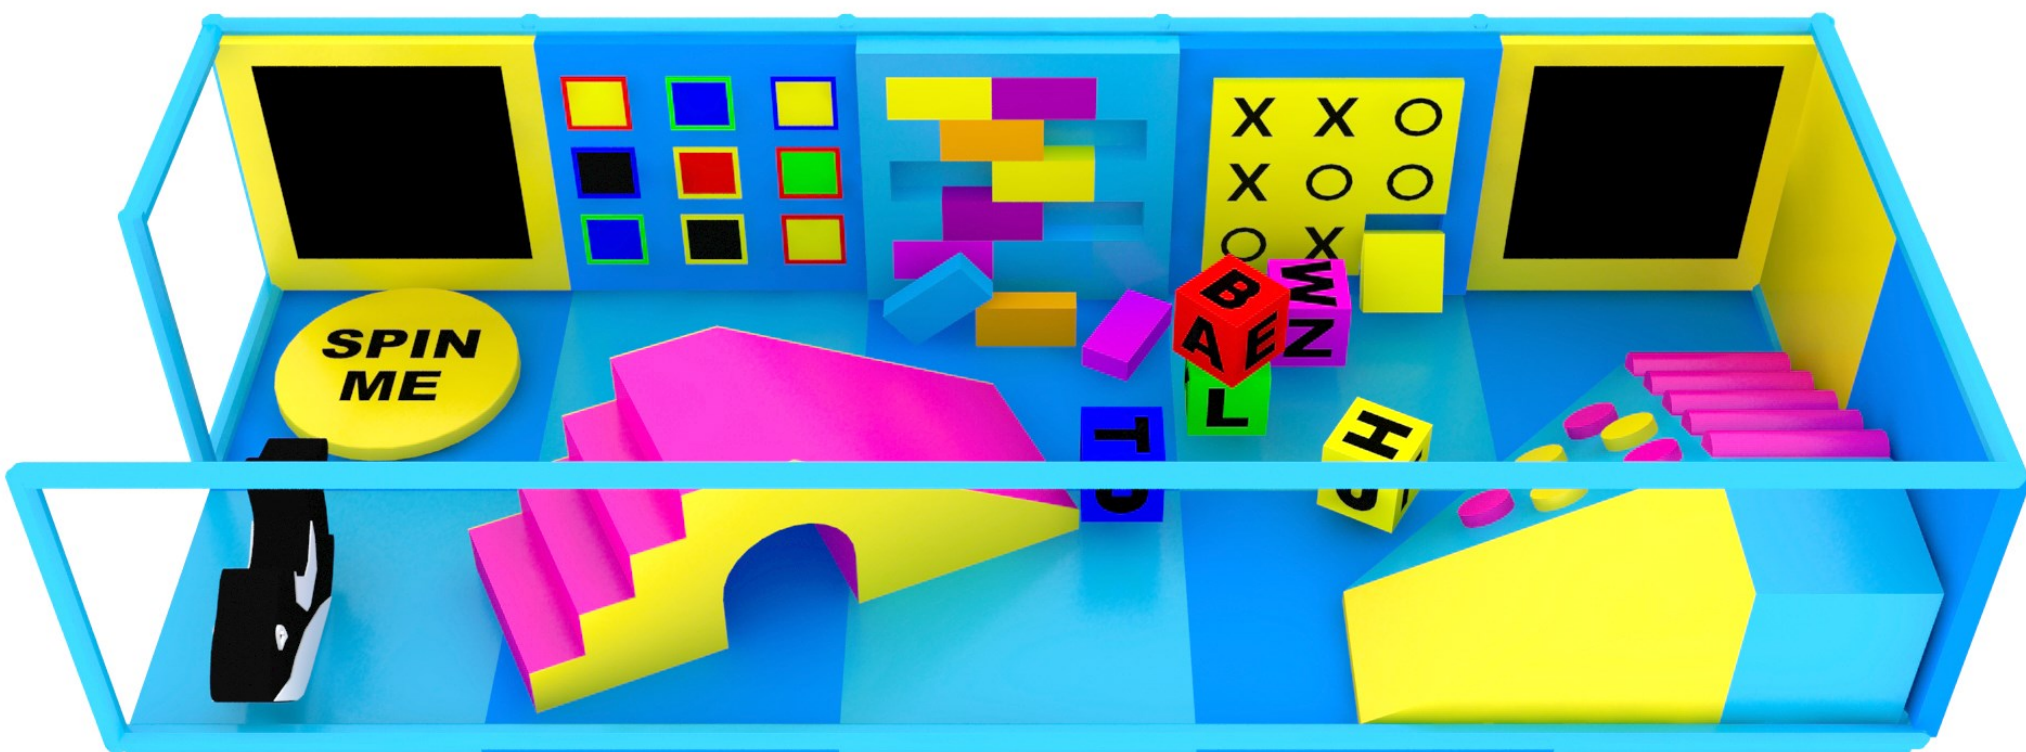

Toddler Zone 12'x8'x 4.5' LxWxH

66 **Toddler Zone 12'x8'x 4.5'**
LxWxH

Toddler Play Area

Toddler Play Structure
20'x 8'x 5'
LxWxH

K PLAY SYSTEMS, LLC dba

K PLAY SOLUTIONS

4730 Fort Apache Road

Suite 300