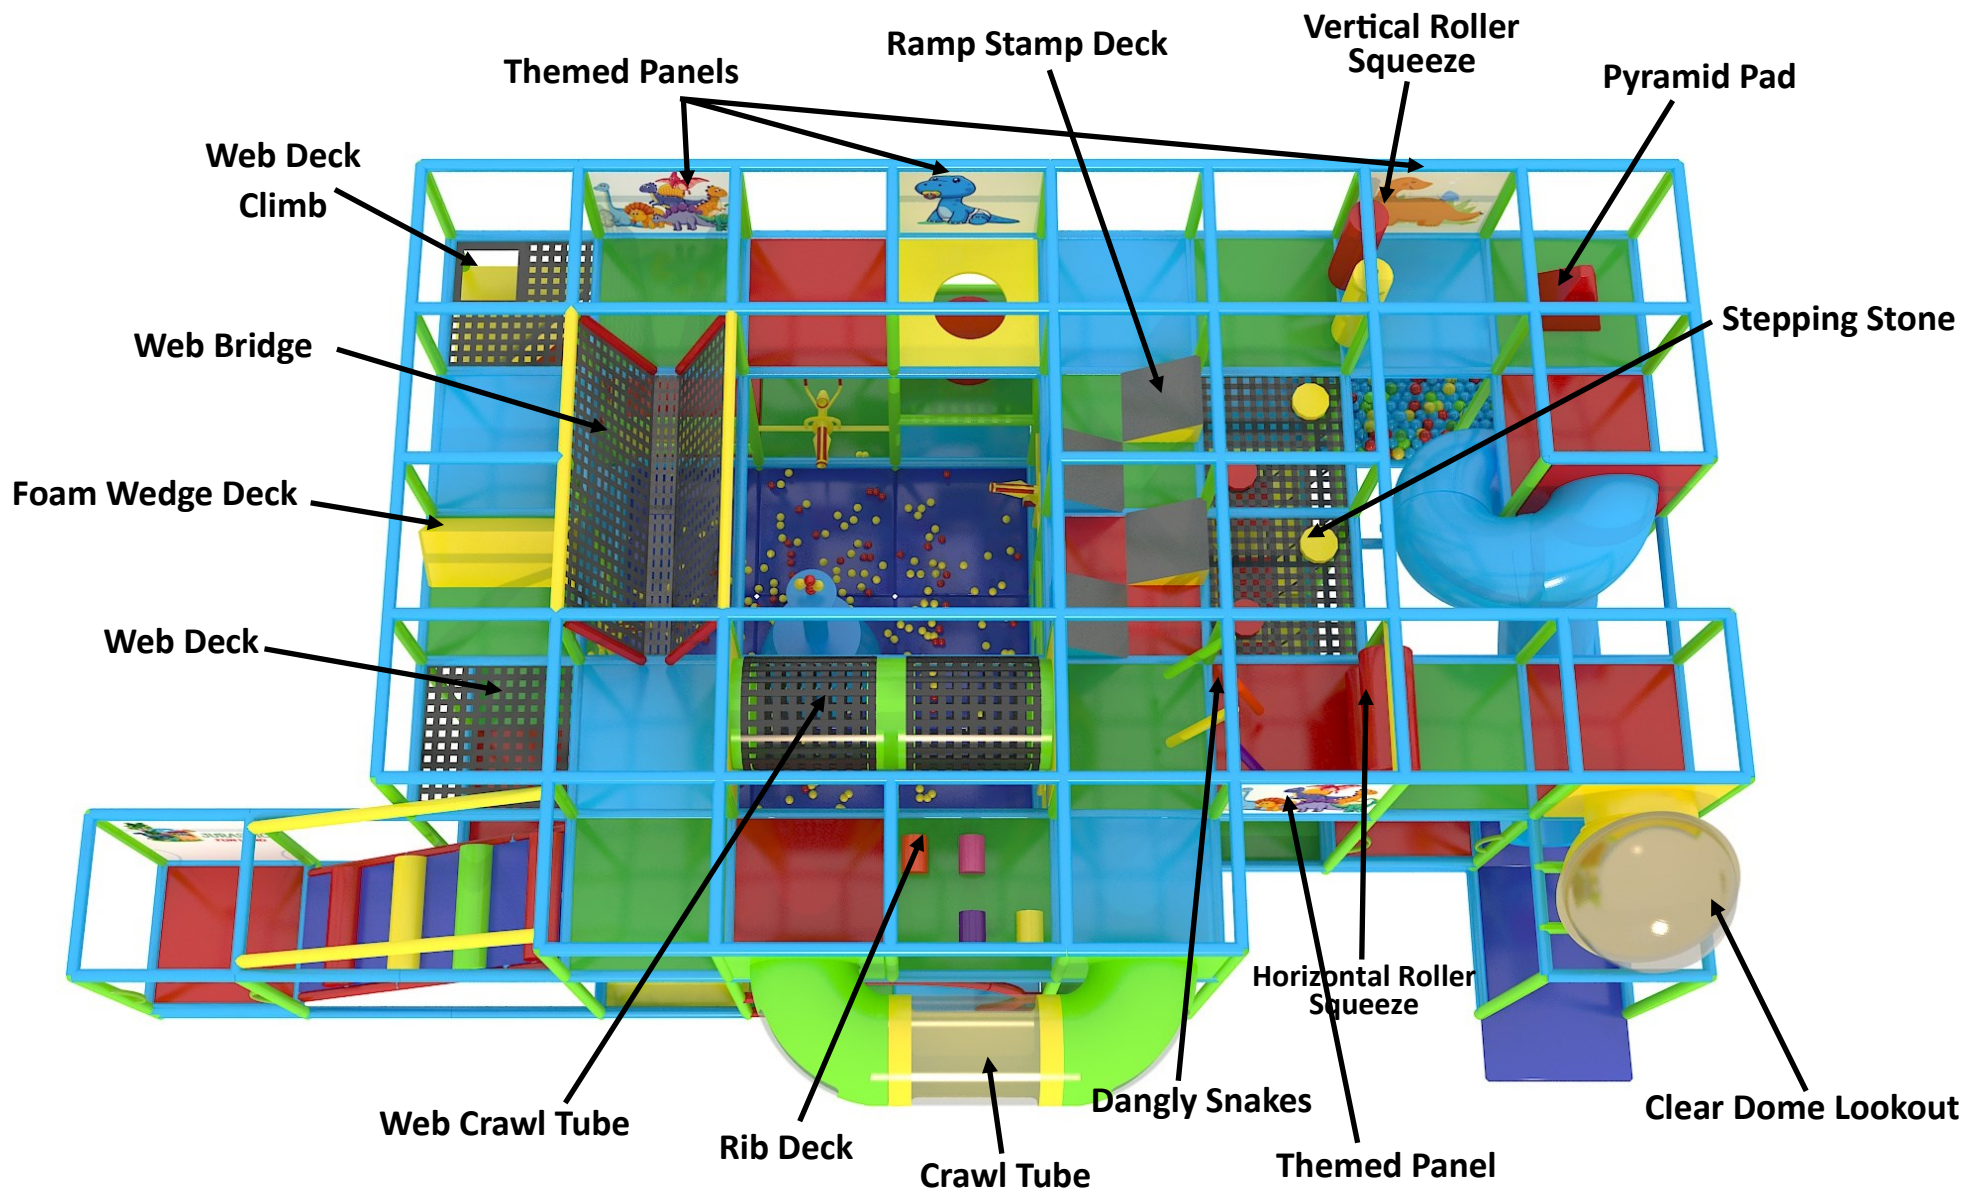

VIEW WITH PERIMETER NETTING

2-Level 36'x16'x10' PLUS Enclosed Toddler Zone View 1 of 3

Themed or LOGO
Panel

2-Level 36'x16'x10' PLUS Enclosed Toddler Zone View 2 of 3

2-Level 36'x16'x10'

PLUS Enclosed Toddler Zone
View 3 of 3

2-Level 32'x28'x12' PLUS Enclosed Toddler Zone View 1 of 2

2-Level 32'x28'x12' PLUS Enclosed Toddler Zone View 2 of 2

2-Level 44'x16'x12'

View 1 of 2

2-Level 44'x16'x12'

View 2 of 2

2-Level 40'x20'x11'

View 1 of 3

Level 1 - Activity Detail

Level 2 - Activity Detail

2-Level 40'x36'x11'

View 1 of 2

2-Level 40'x36'x11'

View 2 of 2

2-Level 44'x16'x11'

View 1 of 4