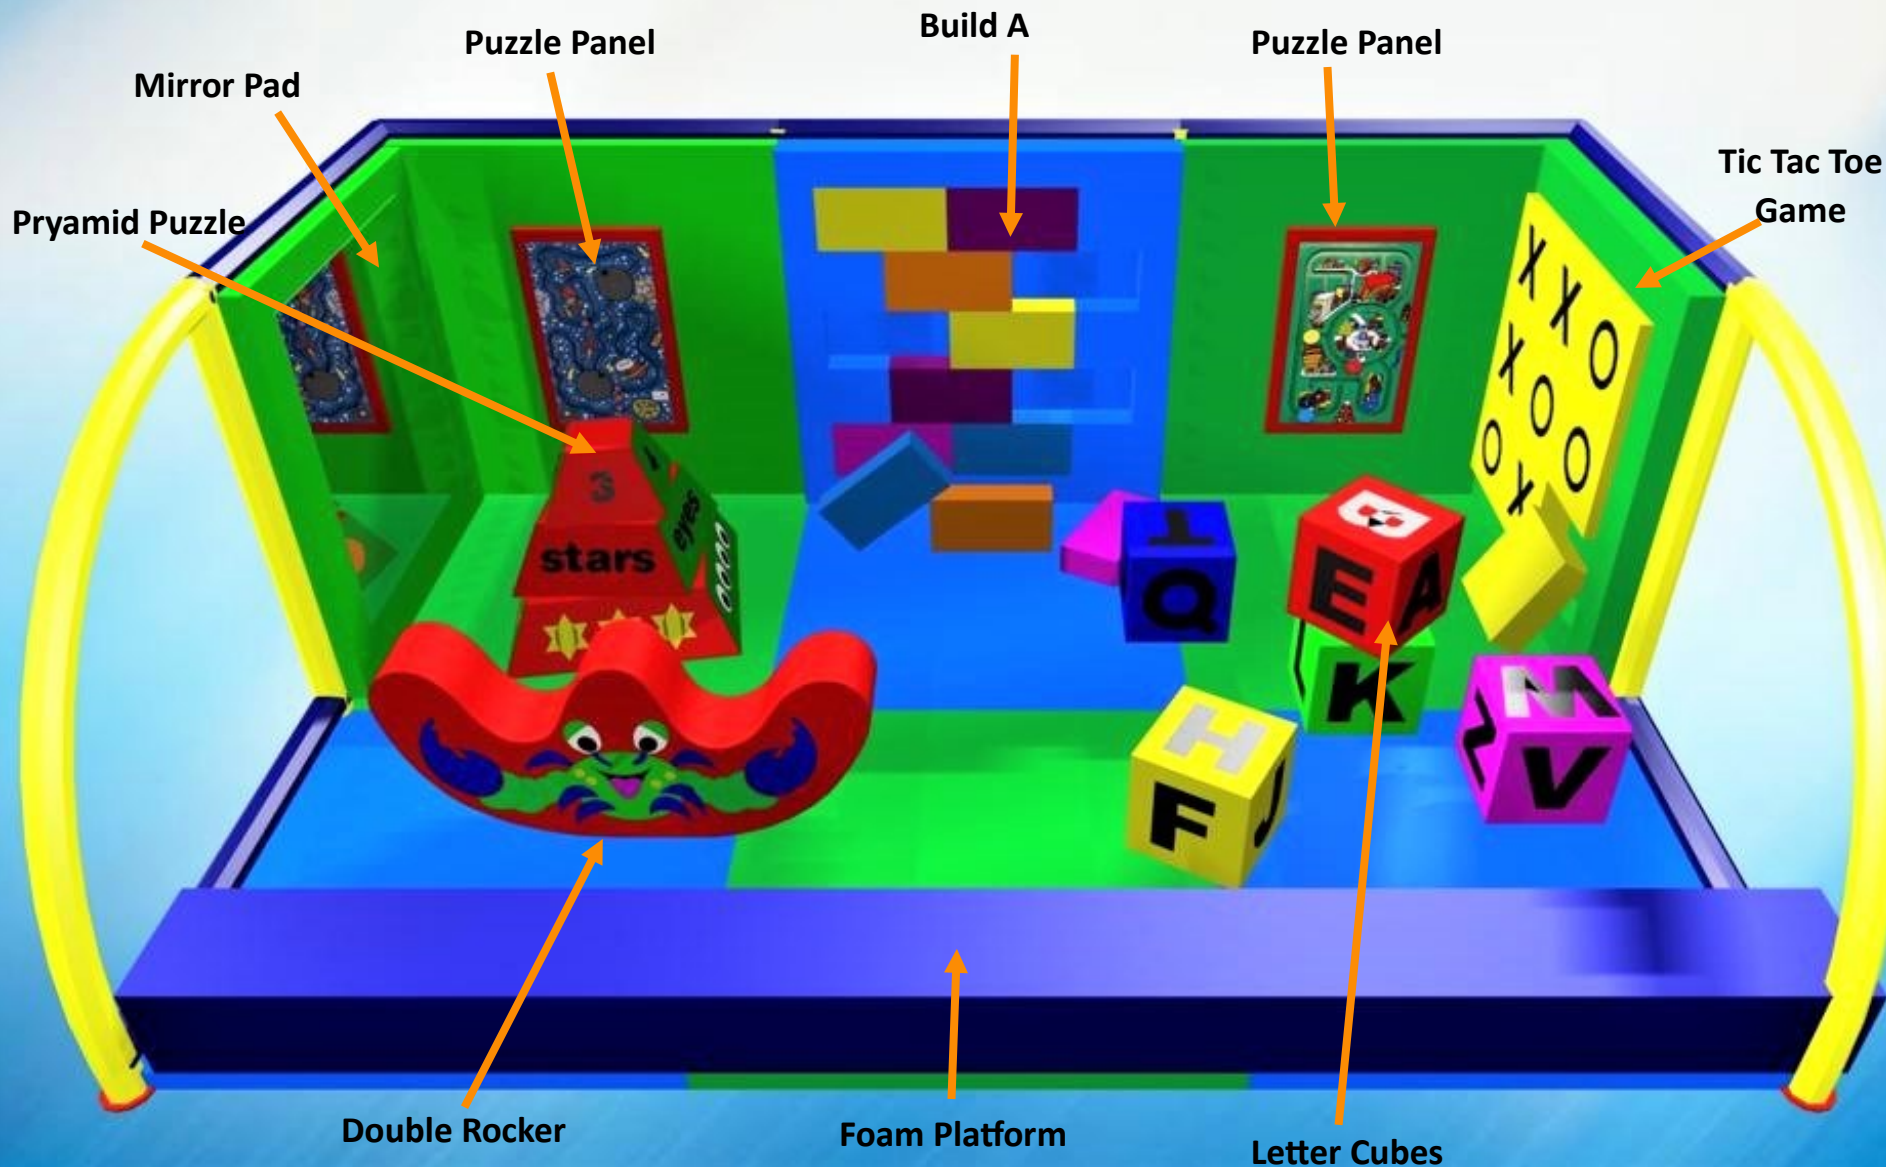

3-Level 68'x36'x17'

4-Level 28'x20'x24' + Toddler Zone 20'x12'x8'

4-Level 28'x20'x24' + Toddler Zone 20'x12'x8'

4-Level 28'x20'x24' + Toddler Zone 20'x12'x8'

4-Level 49'x29'x22'

4-Level 56'x40'x22'

ADVENTURE PARK

Toddler Play Areas Below

The Possibilities Are Endless!

Send us your Floor Plan and let us
Provide you with a FREE 3-D custom design tailored to
your particular space & budget!

Toddler Zone 12'x8'x 4.5' LxWxH

Toddler Zone 12'x8'x 4.5' LxWxH

66 **Toddler Zone 12'x8'x 4.5'**
LxWxH

Toddler Play Area

Toddler Play Structure
20'x 8'x 5'
LxWxH

K PLAY SYSTEMS, LLC dba

K PLAY SOLUTIONS

4730 Fort Apache Road

Suite 300