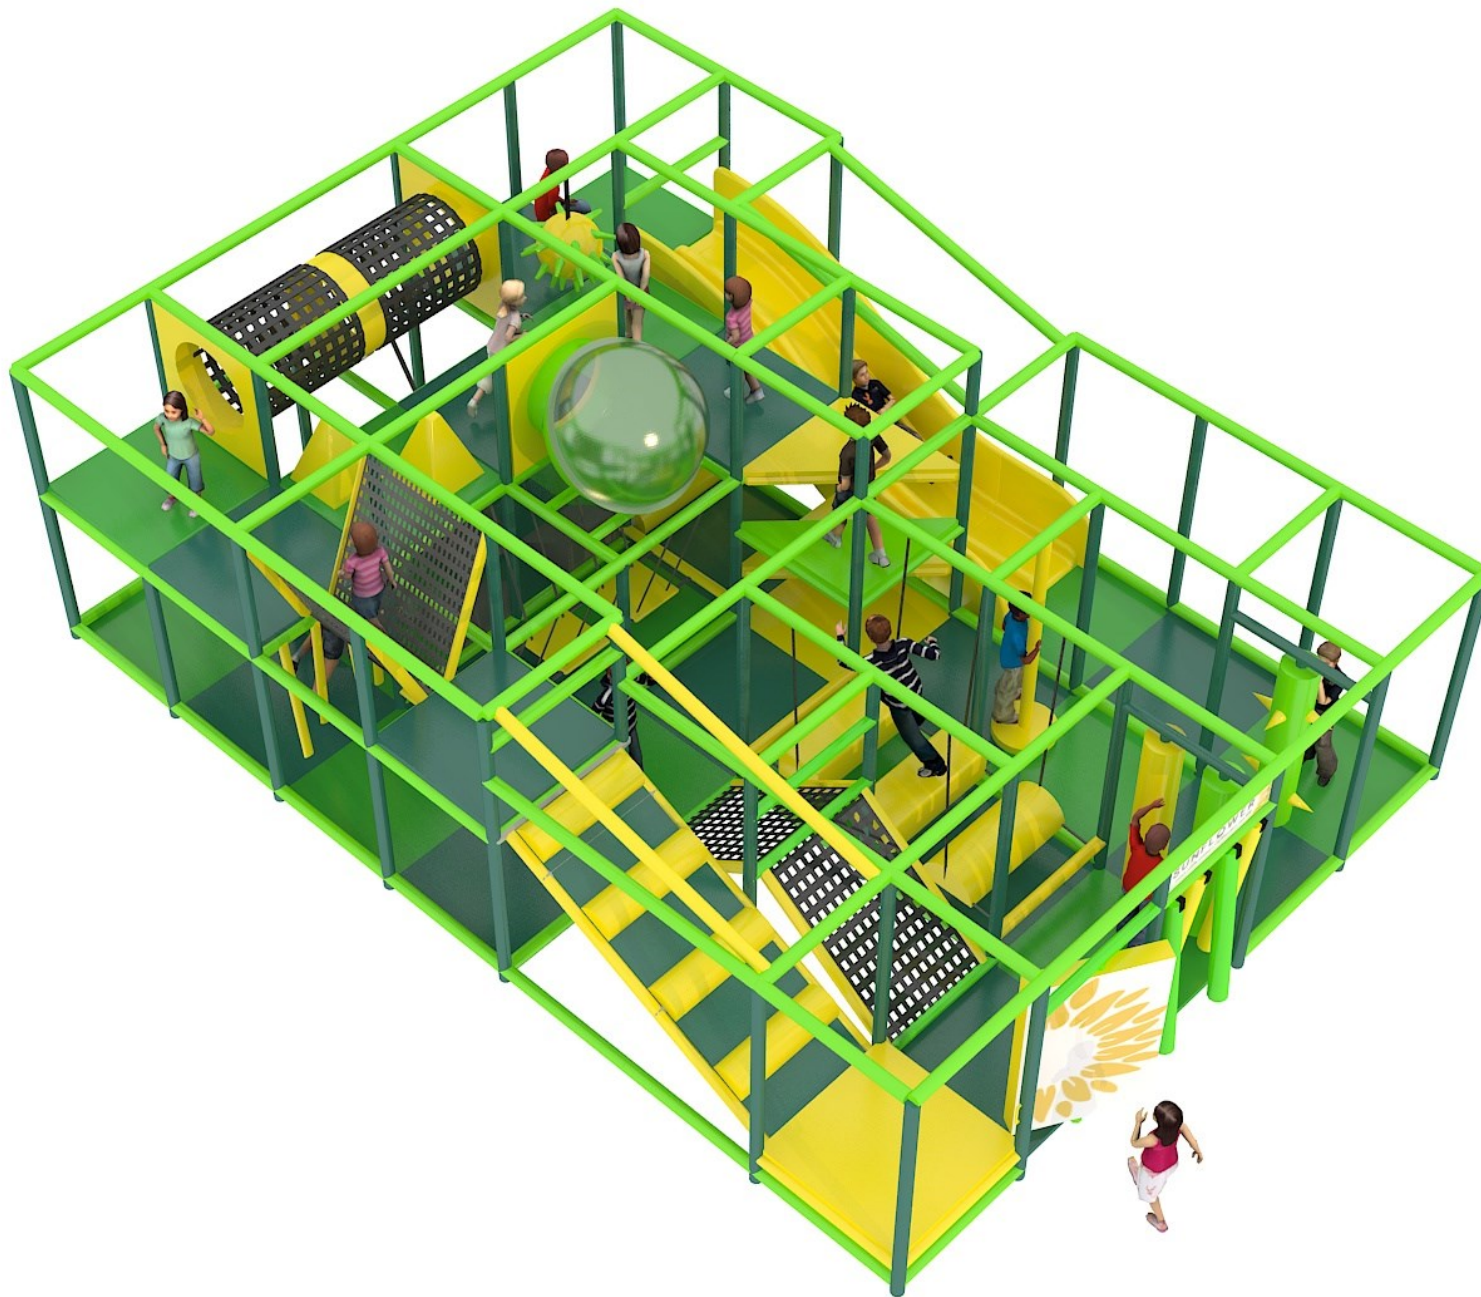

View 2 of 4

2-Level 40'x28'x11'

Challenge Course with Motion Components

View 3 of 4

Level 1 - Activity Detail

Level 2 - Activity Detail

2-Level 32'x28'x8' + Toddler

(LOW CEILING HEIGHT Challenge Course)
View 1 of 4

2-Level 32'x28'x8' + Toddler

(LOW CEILING HEIGHT Challenge Course)
View 2 of 4

32

2-Level 32'x28'x8' + Toddler

(LOW CEILING HEIGHT Challenge Course)
View 3 of 4

2-Level 32'x28'x8' + Toddler

(LOW CEILING HEIGHT Challenge Course)
View 4 of 4

Level 2 - Activity Detail

2-Level 56'x44'x14'

With Interactive, Electronic Play Components

View 3 of 4

**Level 2
Activity Detail**

Multi-Use Sport Court - Detail

2-Level Multi-Activity Play Structure

Traverse Activity Climbing Wall