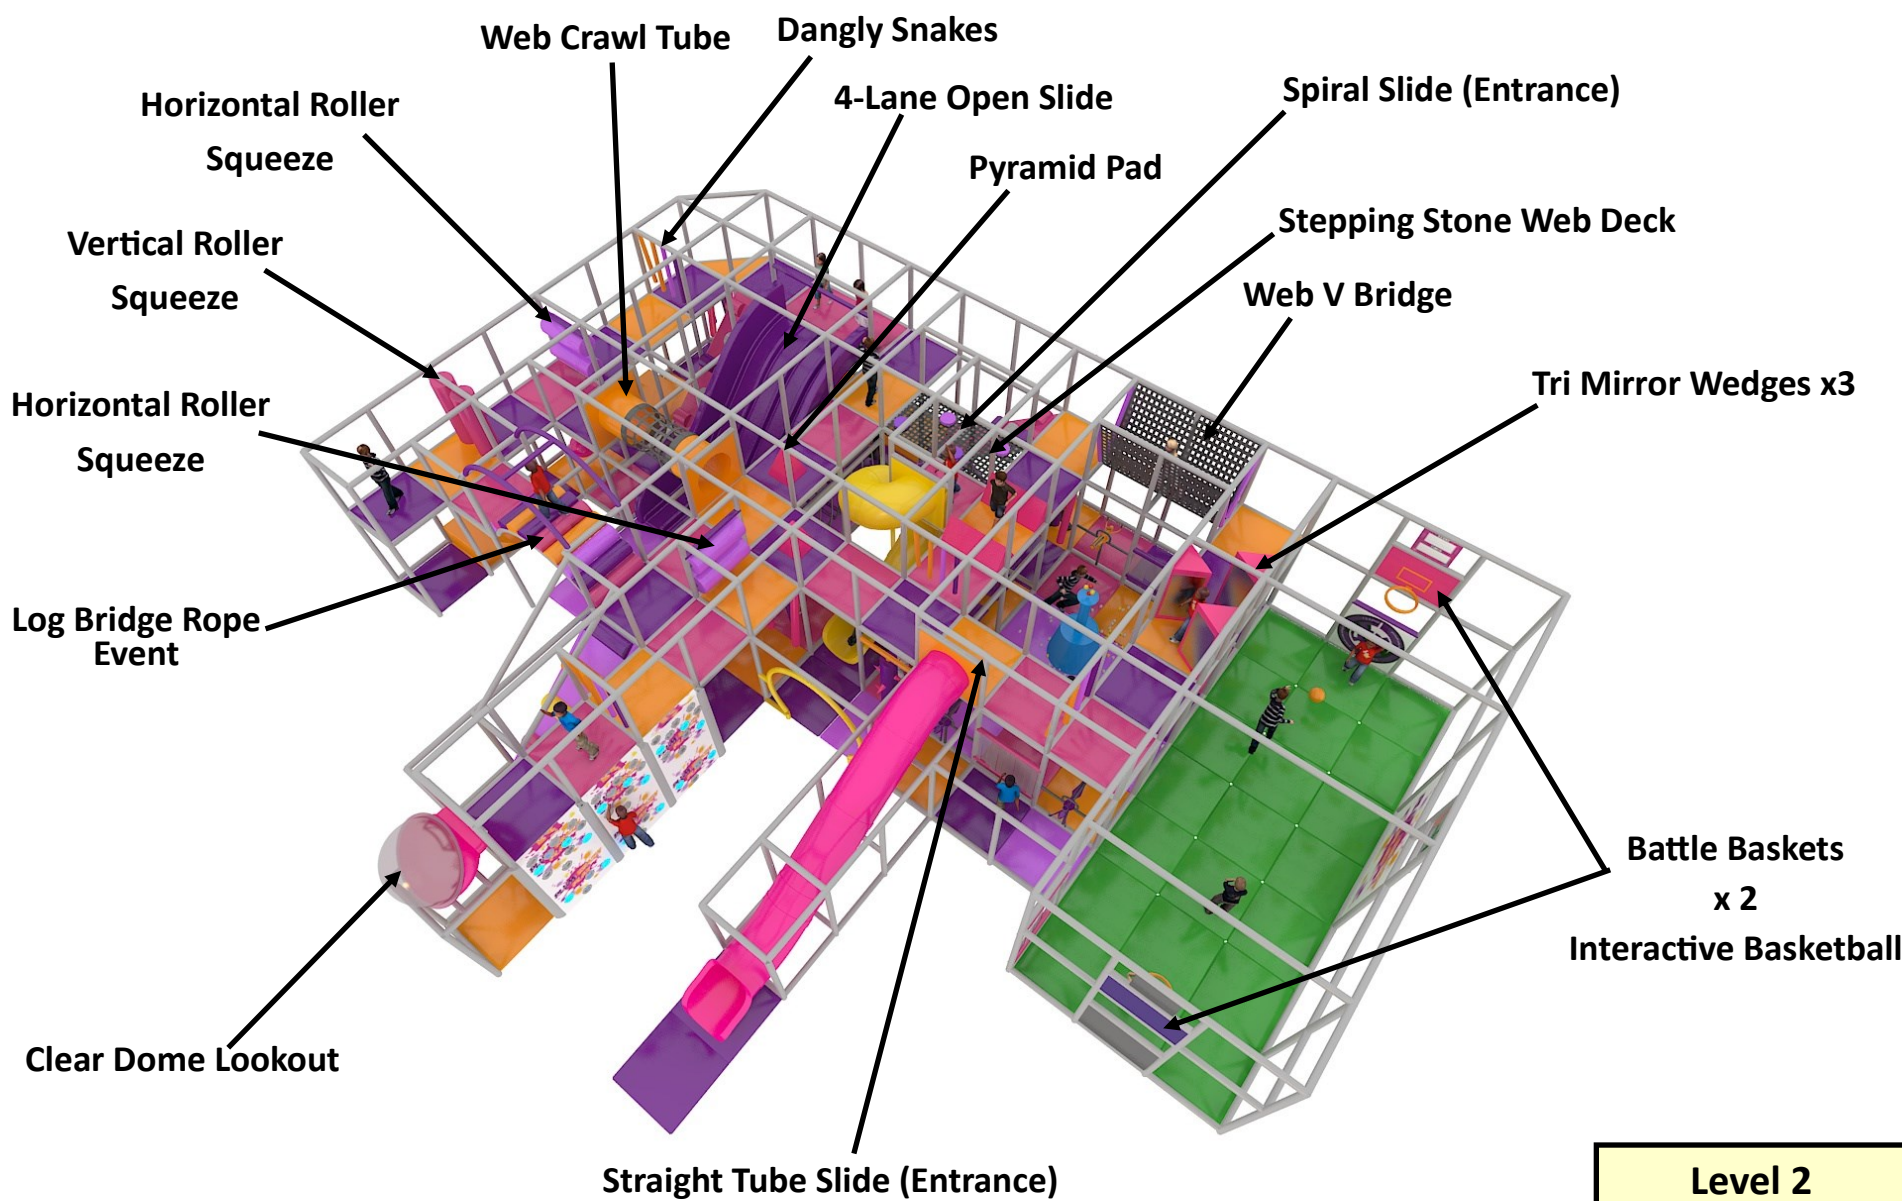

2-Level 32'x28'x8' + Toddler

(LOW CEILING HEIGHT Challenge Course)
View 2 of 4

32

2-Level 32'x28'x8' + Toddler

(LOW CEILING HEIGHT Challenge Course)
View 3 of 4

2-Level 32'x28'x8' + Toddler

(LOW CEILING HEIGHT Challenge Course)
View 4 of 4

Level 2 - Activity Detail

2-Level 56'x44'x14'

With Interactive, Electronic Play Components

View 3 of 4

**Level 2
Activity Detail**

Multi-Use Sport Court - Detail

2-Level Multi-Activity Play Structure

Traverse Activity Climbing Wall

Multi-Activity Toddler Zone

KID ZONE

3-Level 48'x44'x17'

3-Level 36'x20'x17'

(Available in Primary Colors Also)

3-Level 40'x20'x17'

View 1 of 2

3-Level 40'x20'x17'

View 2 of 2

3-Level 40'x20'x17'

View 1 of 2

3-Level 40'x20'x17'

View 2 of 2

3 Level 32' x 16' x 17'

Enclosed Toddler within Main Structure
View 1 of 2

3 Level 32' x 16' x 17'