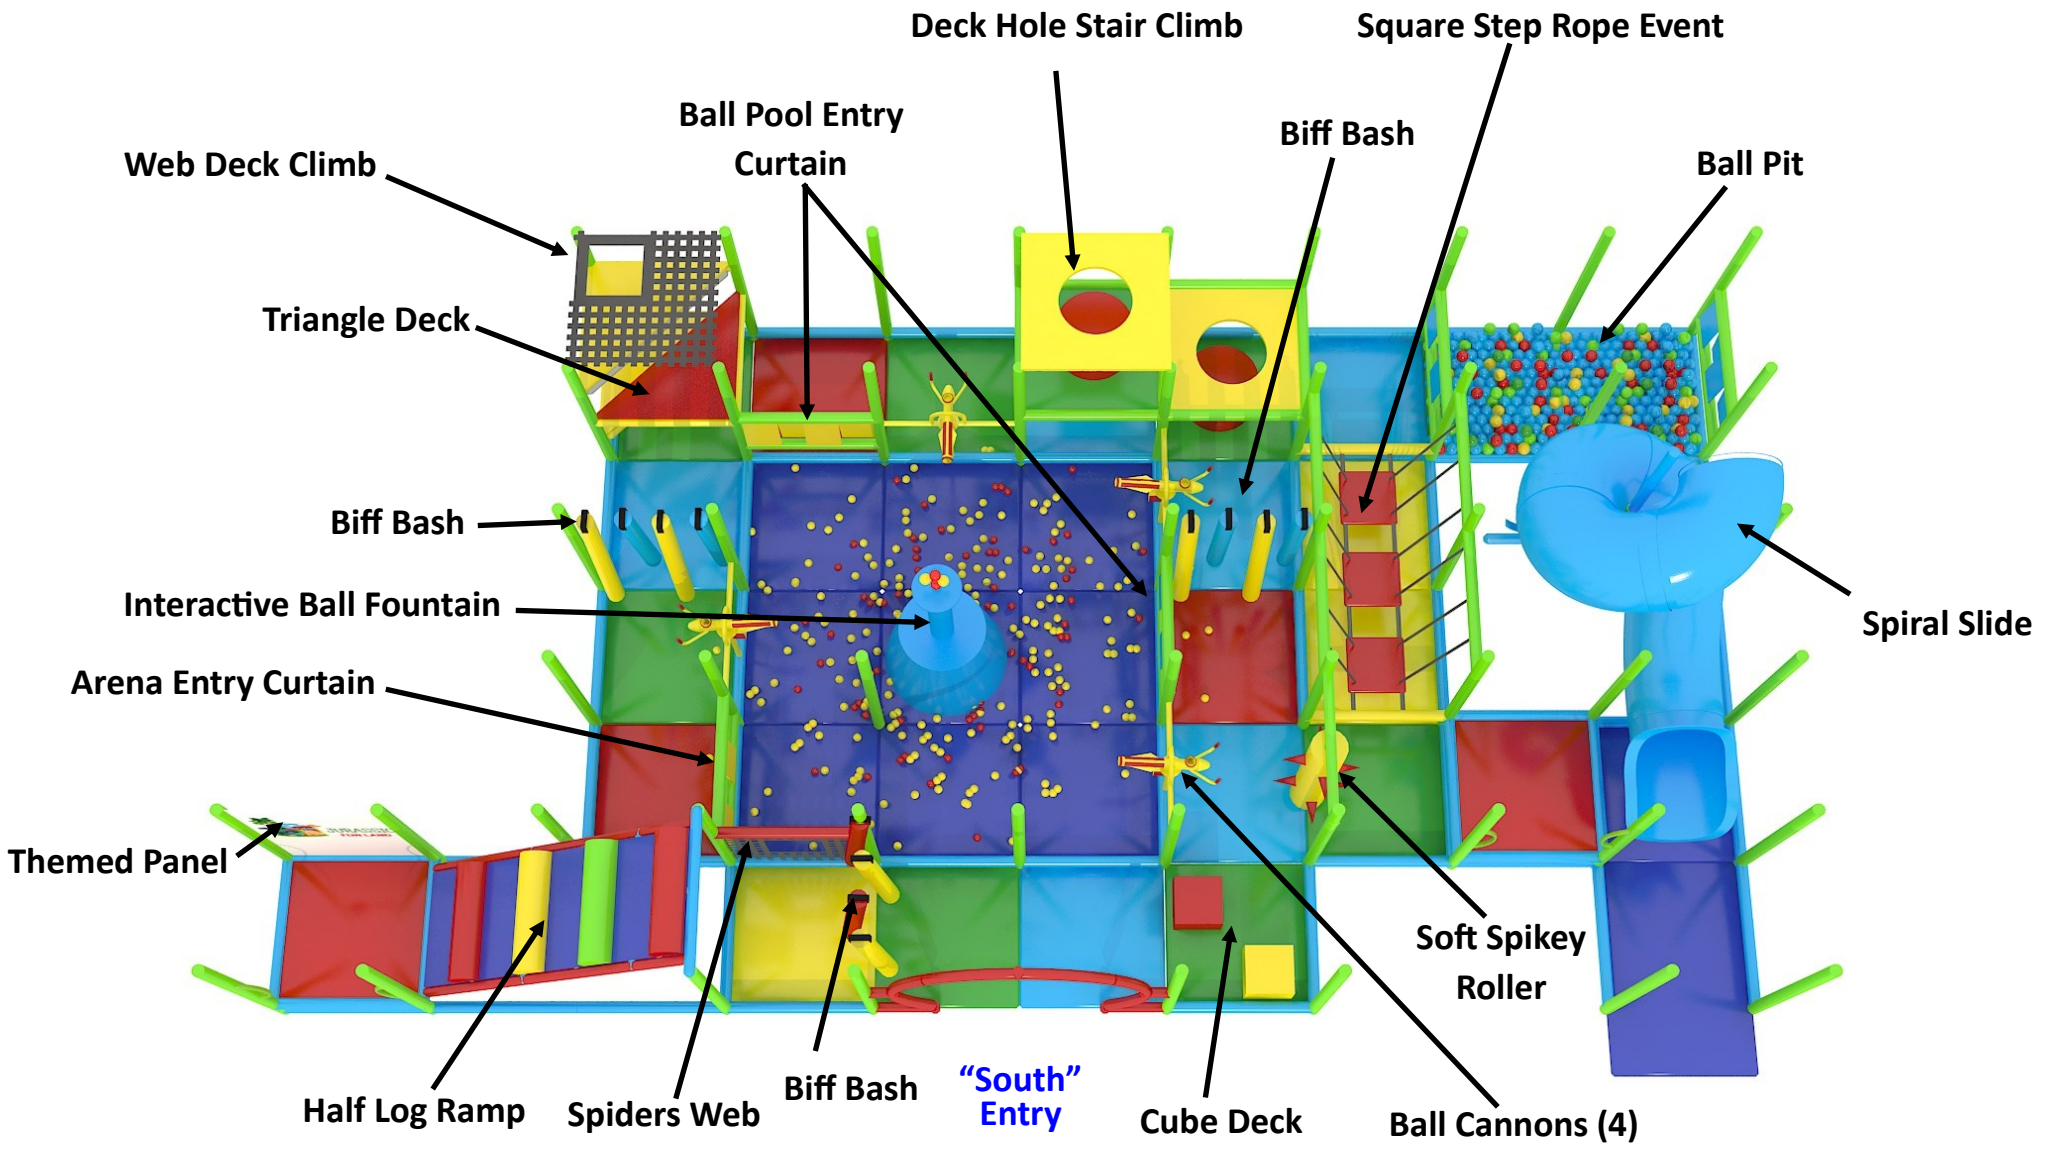

VIEW WITH PERIMETER NETTING

2-Level 36'x16'x10' PLUS Enclosed Toddler Zone View 1 of 3

Themed or LOGO
Panel

2-Level 36'x16'x10' PLUS Enclosed Toddler Zone View 2 of 3

2-Level 36'x16'x10'

PLUS Enclosed Toddler Zone
View 3 of 3

2-Level 32'x28'x12' PLUS Enclosed Toddler Zone View 1 of 2

2-Level 32'x28'x12' PLUS Enclosed Toddler Zone View 2 of 2

2-Level 44'x16'x12'

View 1 of 2

2-Level 44'x16'x12'

View 2 of 2

2-Level 40'x20'x11'

View 1 of 3

Level 1 - Activity Detail

Level 2 - Activity Detail

2-Level 40'x36'x11'

View 1 of 2

2-Level 40'x36'x11'

View 2 of 2

2-Level 44'x16'x11'

View 1 of 4