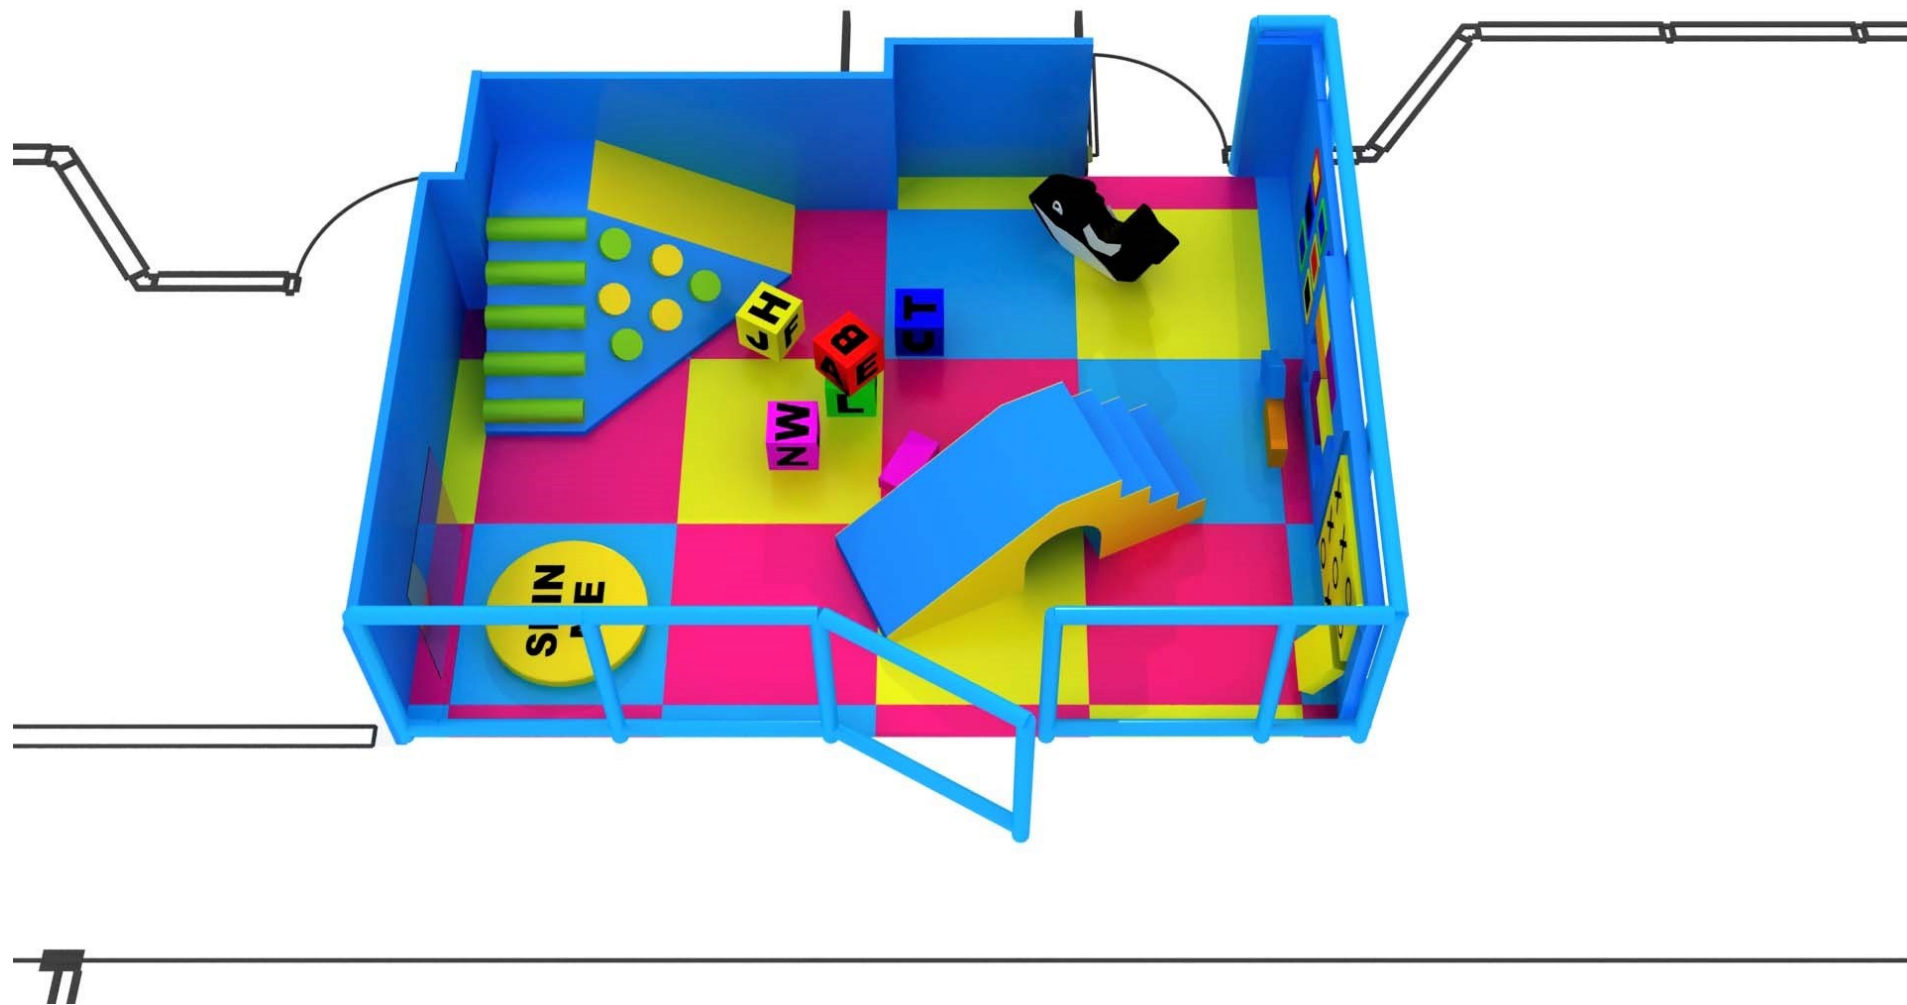

Toddler Play Areas Below

The Possibilities Are Endless!

Send us your Floor Plan and let us
Provide you with a FREE 3-D custom design tailored to
your particular space & budget!

Toddler Zone 12'x8'x 4.5' LxWxH

Toddler Zone 12'x8'x 4.5' LxWxH

66 **Toddler Zone 12'x8'x 4.5'**
LxWxH

Toddler Play Area

Toddler Play Structure
20'x 8'x 5'
LxWxH

K PLAY SYSTEMS, LLC dba

K PLAY SOLUTIONS

4730 Fort Apache Road

Suite 300