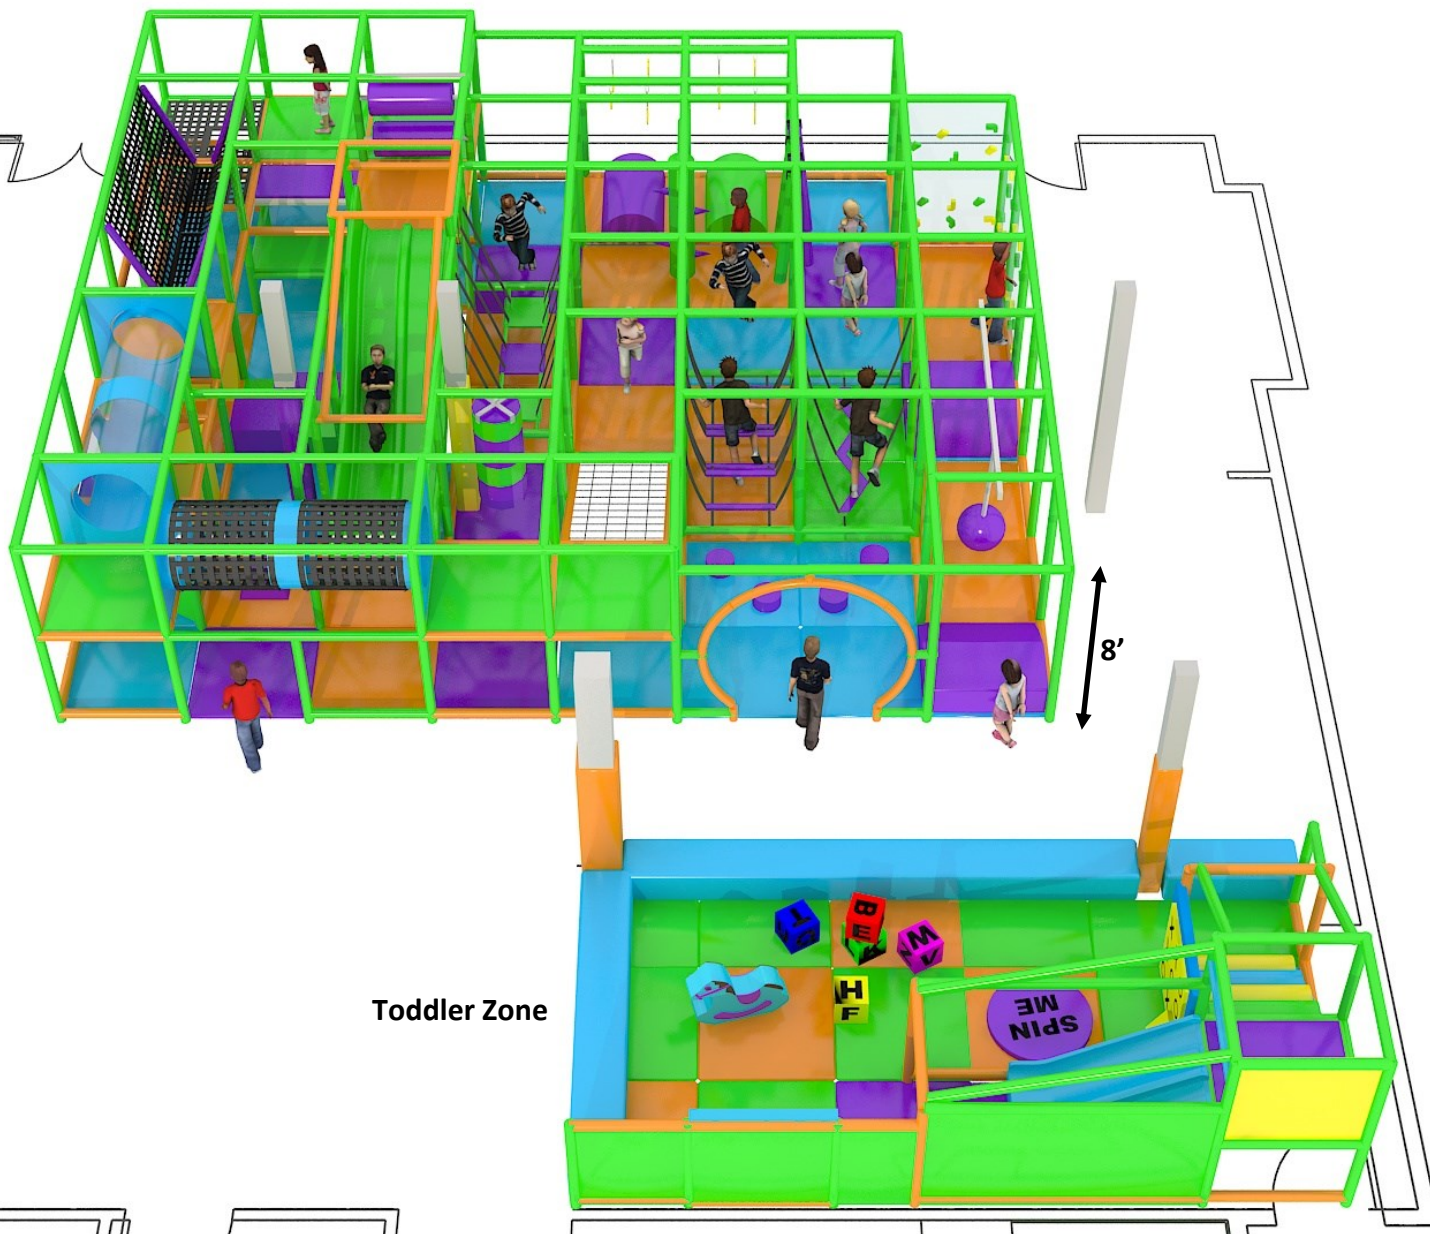

2-Level 36'x28'x11'

PLUS Enclosed Toddler Zone

View 2 of 4

2-Level 40'x28'x11'

Challenge Course with Motion Components

View 1 of 4

2-Level 40'x28'x11'

Challenge Course with Motion Components

View 2 of 4

2-Level 40'x28'x11'

Challenge Course with Motion Components

View 3 of 4

Level 1 - Activity Detail

Level 2 - Activity Detail

2-Level 32'x28'x8' + Toddler

(LOW CEILING HEIGHT Challenge Course)
View 1 of 4

2-Level 32'x28'x8' + Toddler

(LOW CEILING HEIGHT Challenge Course)
View 2 of 4

32

2-Level 32'x28'x8' + Toddler

(LOW CEILING HEIGHT Challenge Course)
View 3 of 4

2-Level 32'x28'x8' + Toddler

(LOW CEILING HEIGHT Challenge Course)
View 4 of 4

Level 2 - Activity Detail

2-Level 56'x44'x14'

With Interactive, Electronic Play Components

View 3 of 4

**Level 2
Activity Detail**

Multi-Use Sport Court - Detail

2-Level Multi-Activity Play Structure

Traverse Activity Climbing Wall