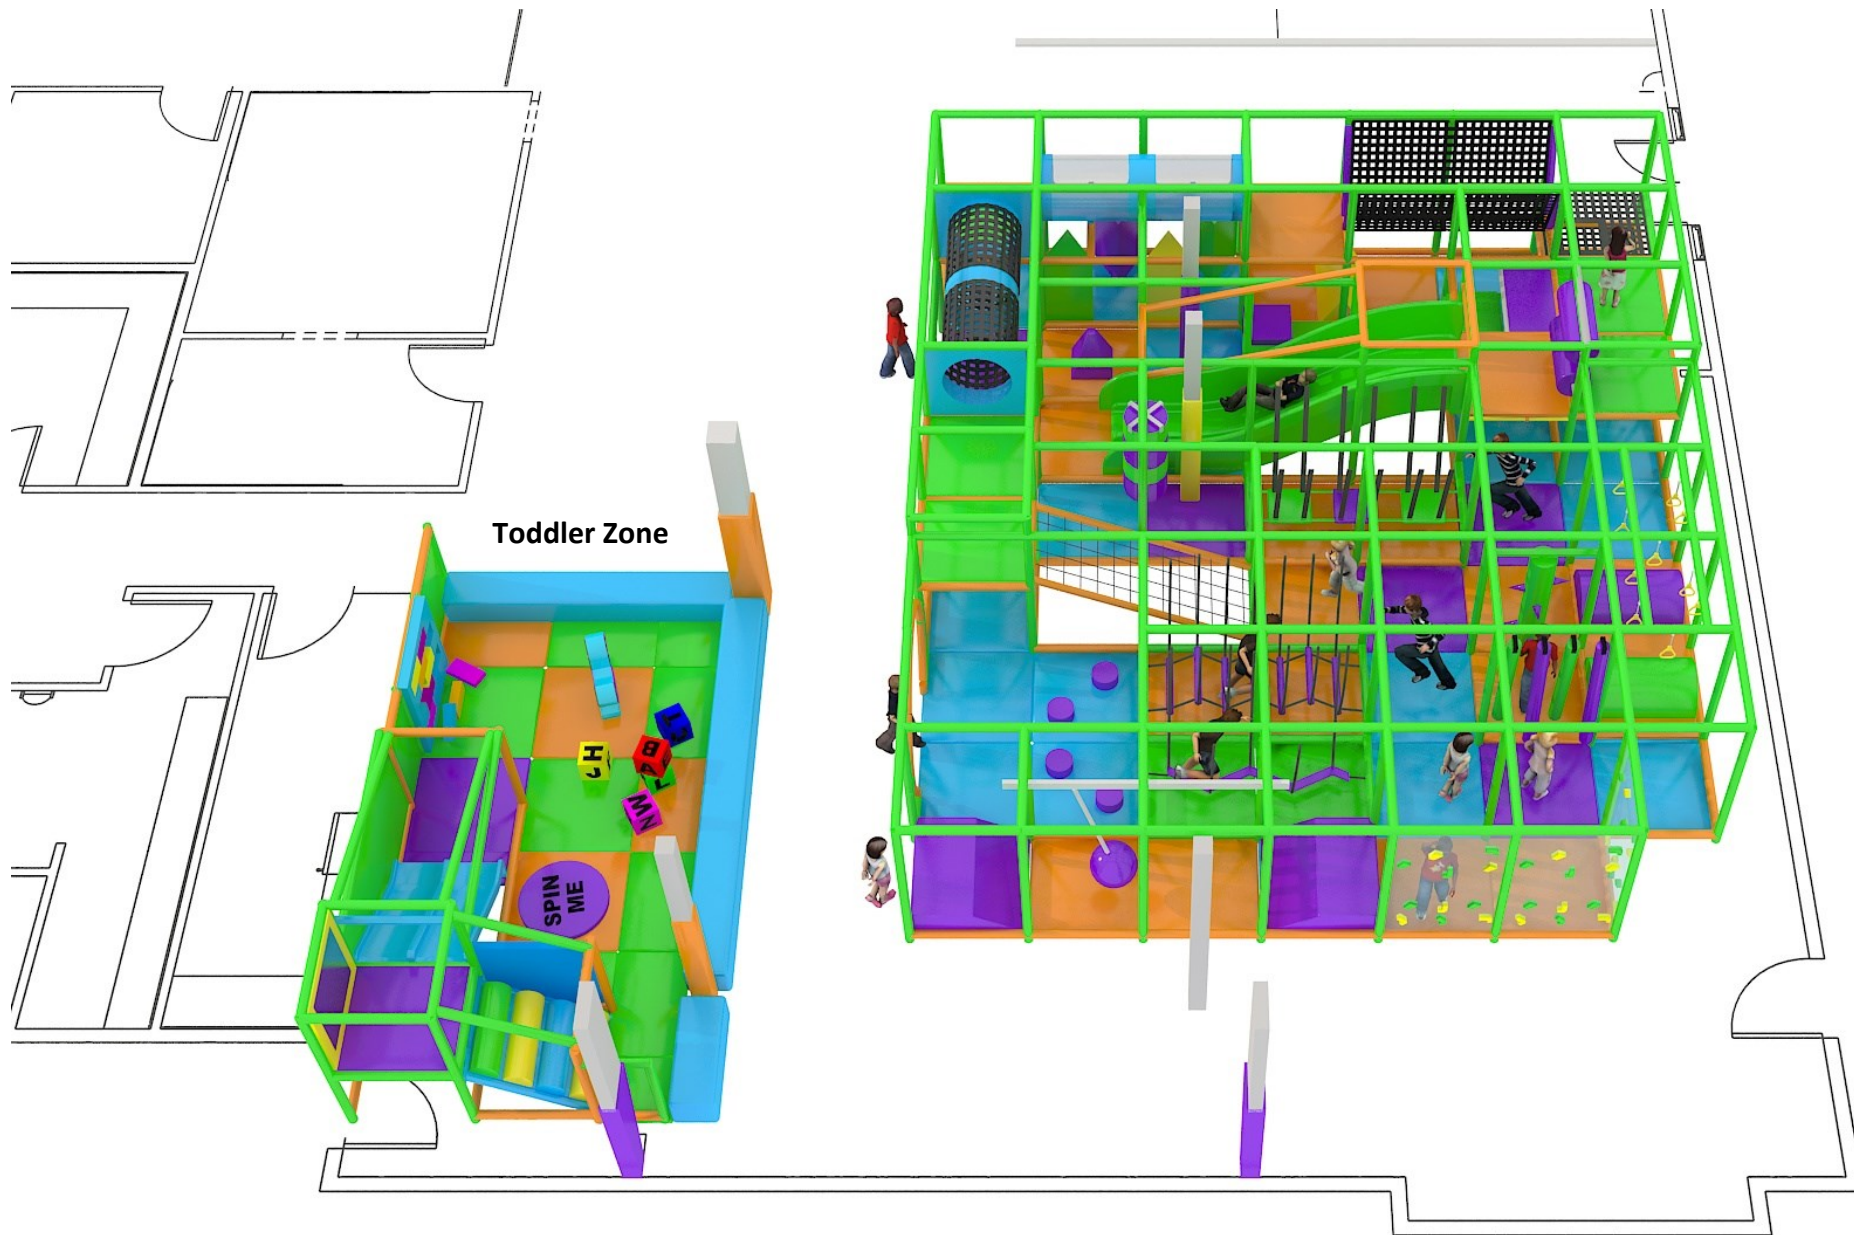

View 2 of 4

2-Level 40'x28'x11'

Challenge Course with Motion Components

View 3 of 4

Level 1 - Activity Detail

Level 2 - Activity Detail

2-Level 32'x28'x8' + Toddler

(LOW CEILING HEIGHT Challenge Course)
View 1 of 4

2-Level 32'x28'x8' + Toddler

(LOW CEILING HEIGHT Challenge Course)
View 2 of 4

32

2-Level 32'x28'x8' + Toddler

(LOW CEILING HEIGHT Challenge Course)
View 3 of 4

2-Level 32'x28'x8' + Toddler

(LOW CEILING HEIGHT Challenge Course)
View 4 of 4

Level 2 - Activity Detail

2-Level 56'x44'x14'

With Interactive, Electronic Play Components

View 3 of 4

**Level 2
Activity Detail**

Multi-Use Sport Court - Detail

2-Level Multi-Activity Play Structure

Traverse Activity Climbing Wall