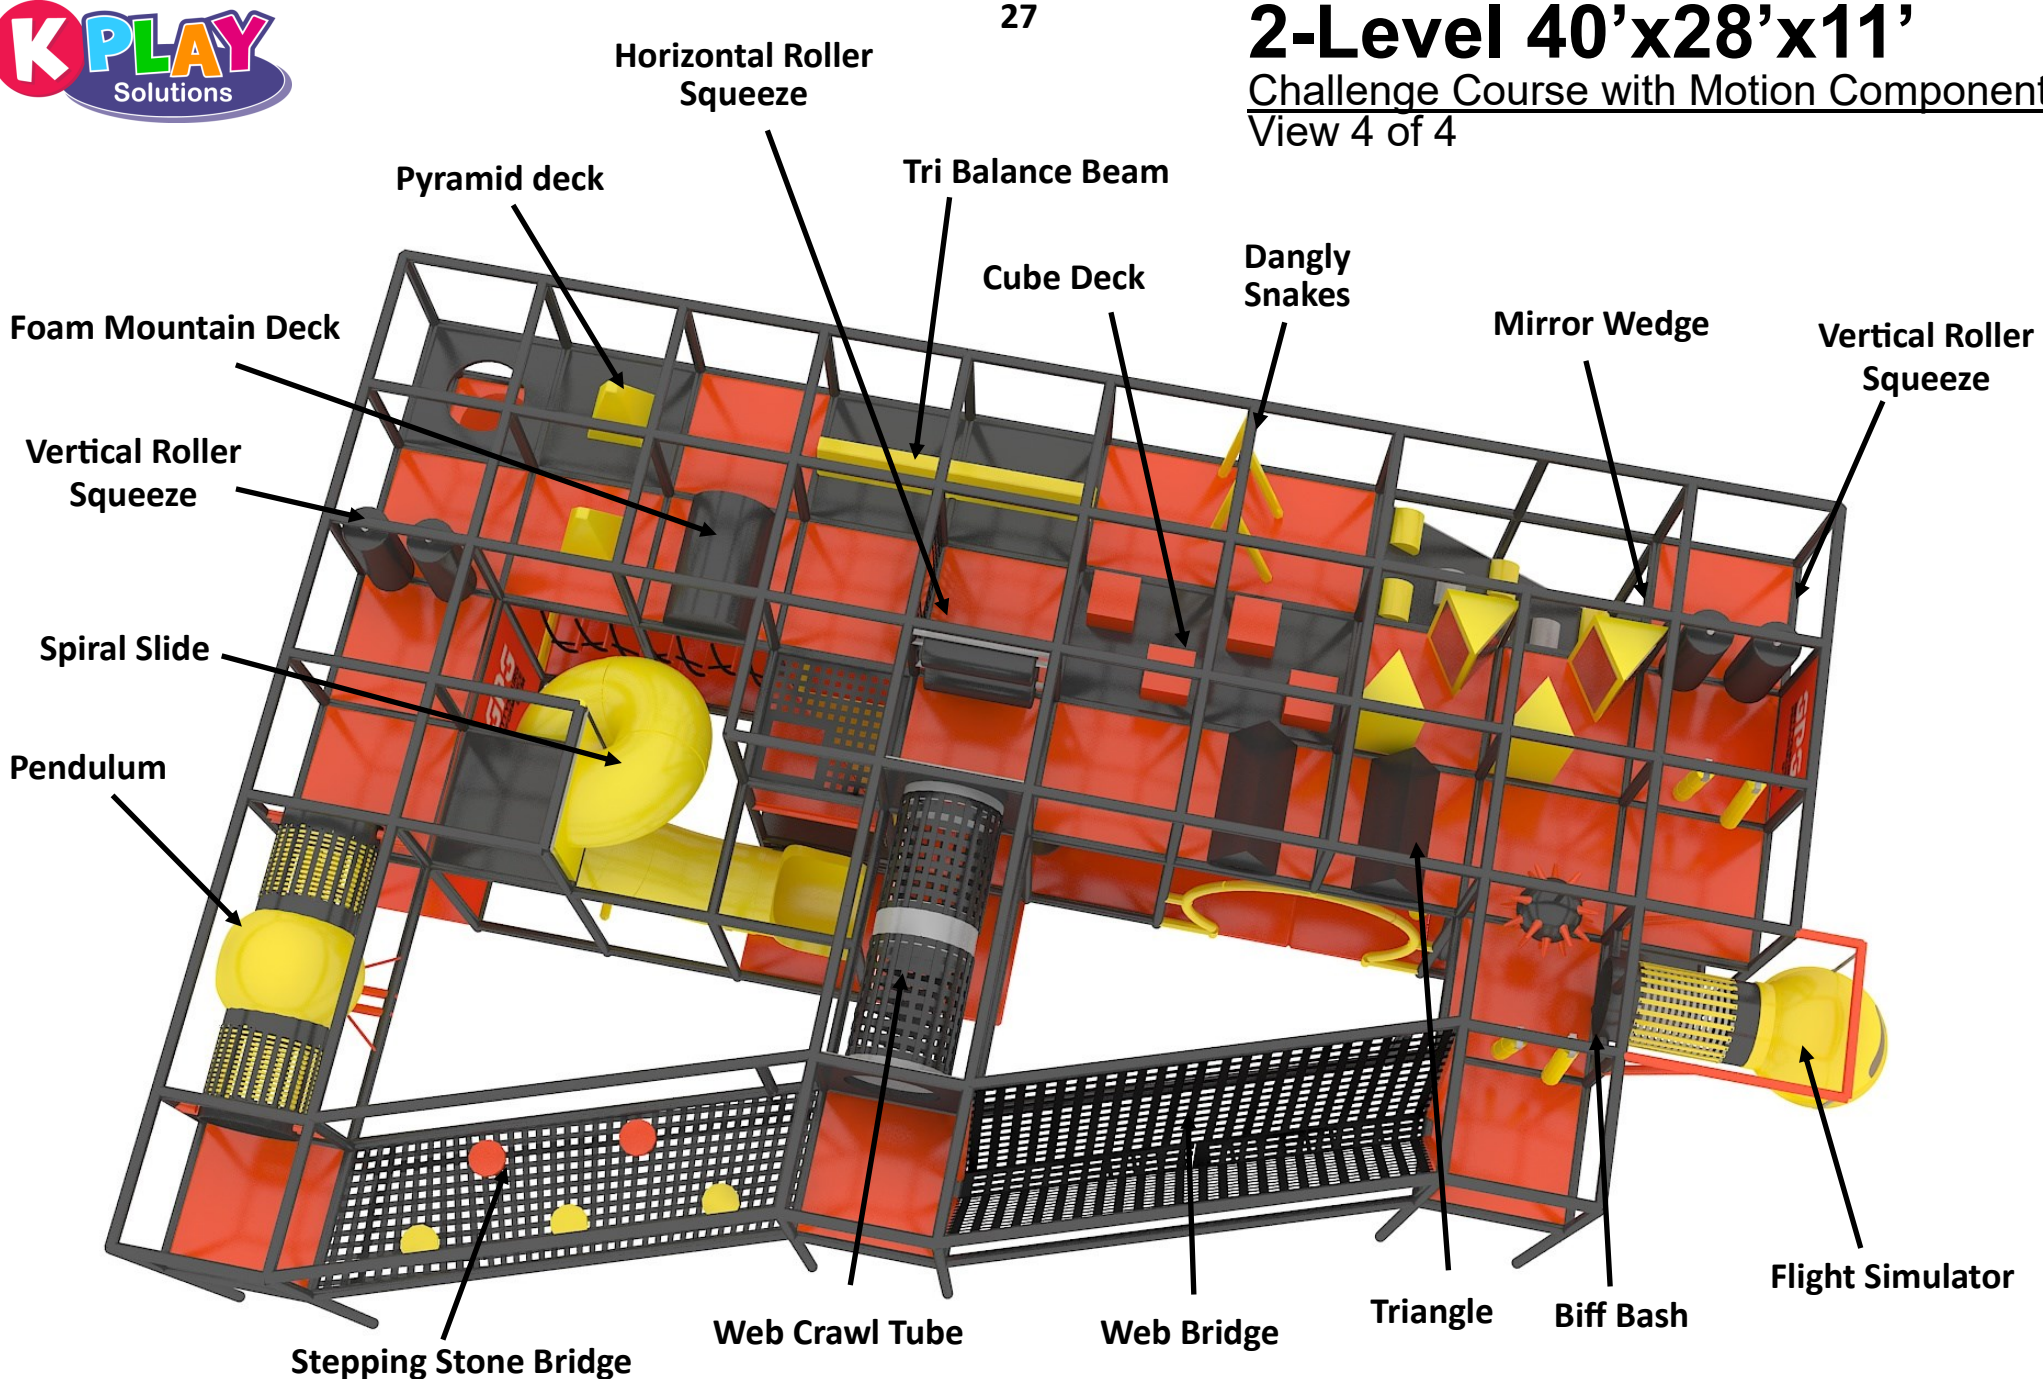

View 2 of 4

2-Level 40'x28'x11'

Challenge Course with Motion Components

View 3 of 4

Level 1 - Activity Detail

Level 2 - Activity Detail

2-Level 32'x28'x8' + Toddler

(LOW CEILING HEIGHT Challenge Course)
View 1 of 4