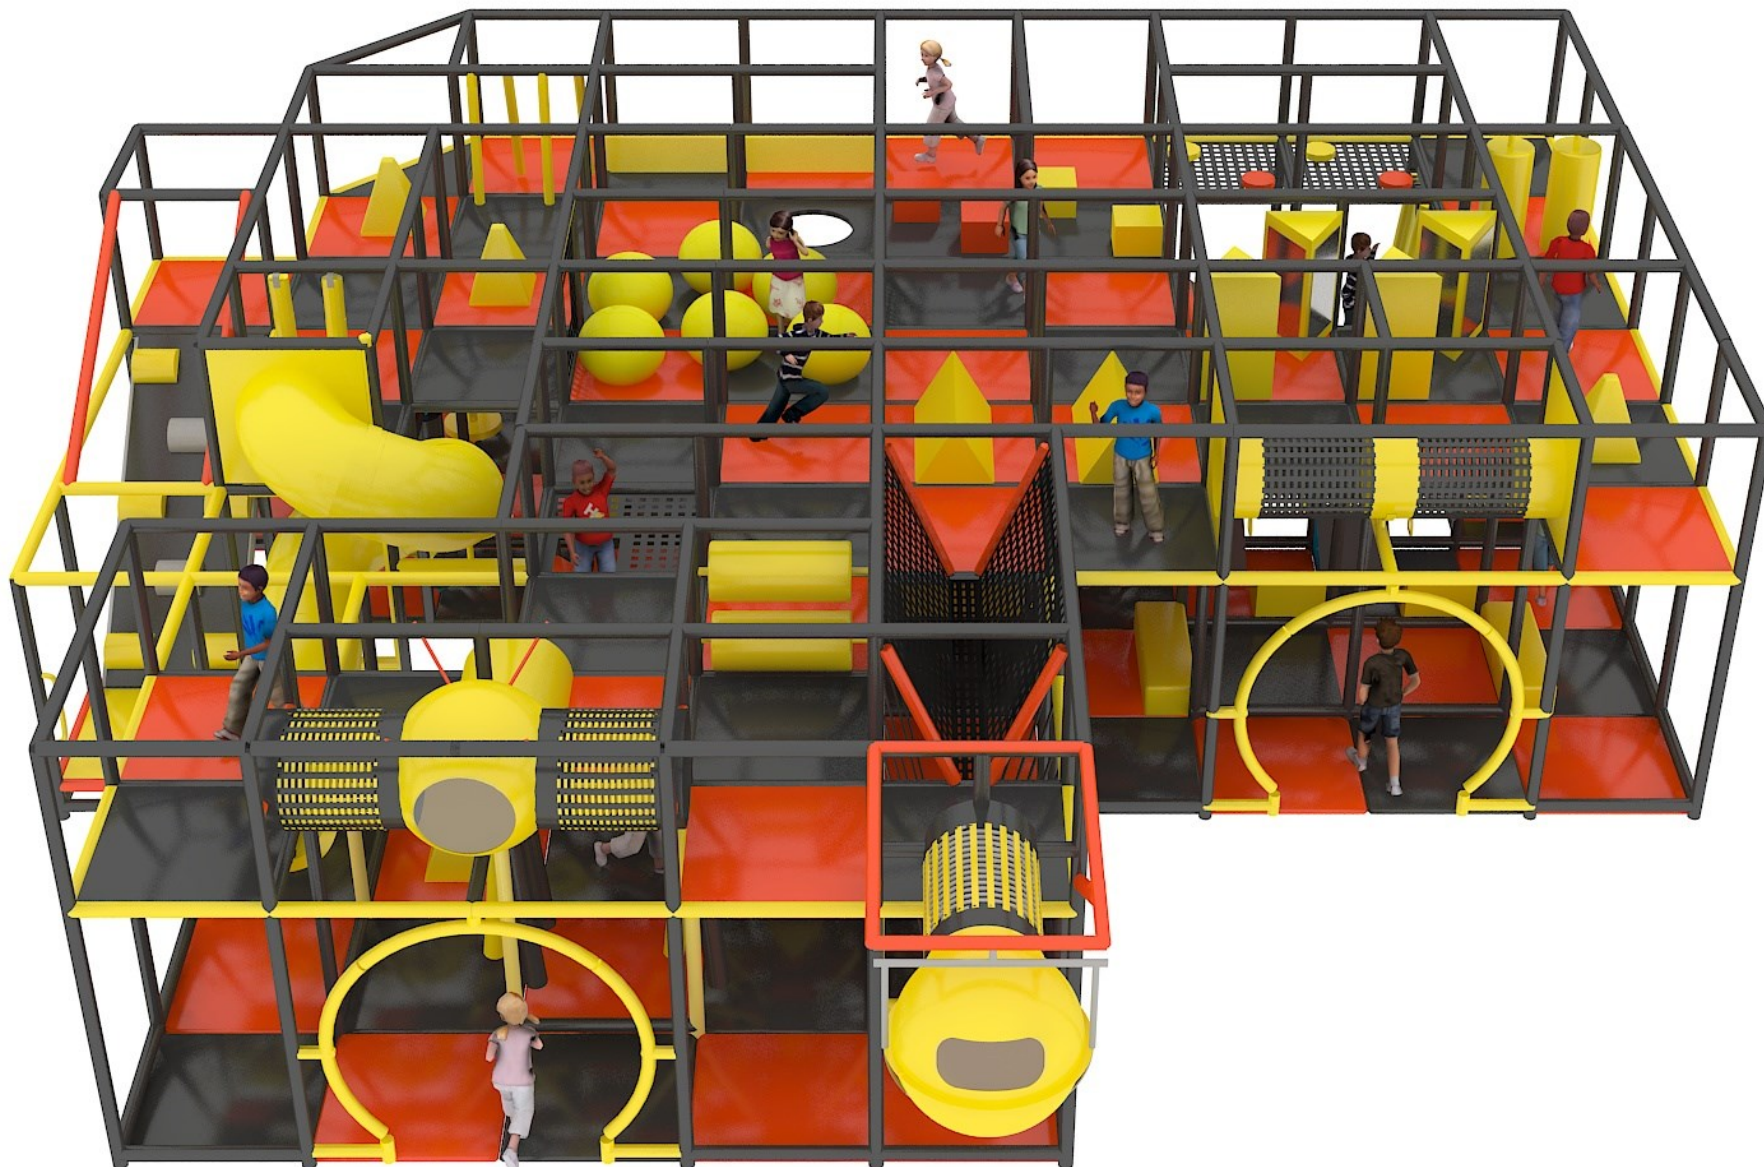

While we therefore don't publish a "price list", we do provide general pricing parameters below.

- **Stand-alone Projects generally start at a minimum of \$65K - COMPLETE / "Turn Key".**
 - **The minimum COMPLETE project price of any of the projects shown in these Sample Designs starts at roughly \$75K.**
 - **We can do smaller projects on a case by case basis - only when you are flexible on timing and we can defray some of the shipping & installation costs while working on other projects in your area.**
-
- **2 LEVEL STRUCTURES** Generally in the **\$70K-150K range**. Depends on the actual footprint as well as configuration of play events. Slides, FYI, are the most expensive components to both produce and install.
 - **3 LEVEL STRUCTURES** Depending on the footprint (Lx W) generally wind up Total Cost Complete: generally **\$75K - \$190K range**.
 - **4 LEVEL STRUCTURES** Depending on footprint (LxW) much wider range - generally **\$150K to double that, or more**.
 - **TODDLER ZONES** As part of a project with main play structure: adds **\$5K-\$15K** generally (just all depends on square footage and number of play elements).

VIEW WITH PERIMETER NETTING

2-Level 36'x16'x10' PLUS Enclosed Toddler Zone View 1 of 3

Themed or LOGO
Panel

2-Level 36'x16'x10' PLUS Enclosed Toddler Zone View 2 of 3

2-Level 36'x16'x10'

PLUS Enclosed Toddler Zone
View 3 of 3

2-Level 32'x28'x12' PLUS Enclosed Toddler Zone View 1 of 2

2-Level 32'x28'x12' PLUS Enclosed Toddler Zone View 2 of 2

2-Level 44'x16'x12'

View 1 of 2

2-Level 44'x16'x12'

View 2 of 2

2-Level 40'x20'x11'

View 1 of 3

Level 1 - Activity Detail

Level 2 - Activity Detail

2-Level 40'x36'x11'

View 1 of 2

2-Level 40'x36'x11'

View 2 of 2

2-Level 44'x16'x11'

View 1 of 4