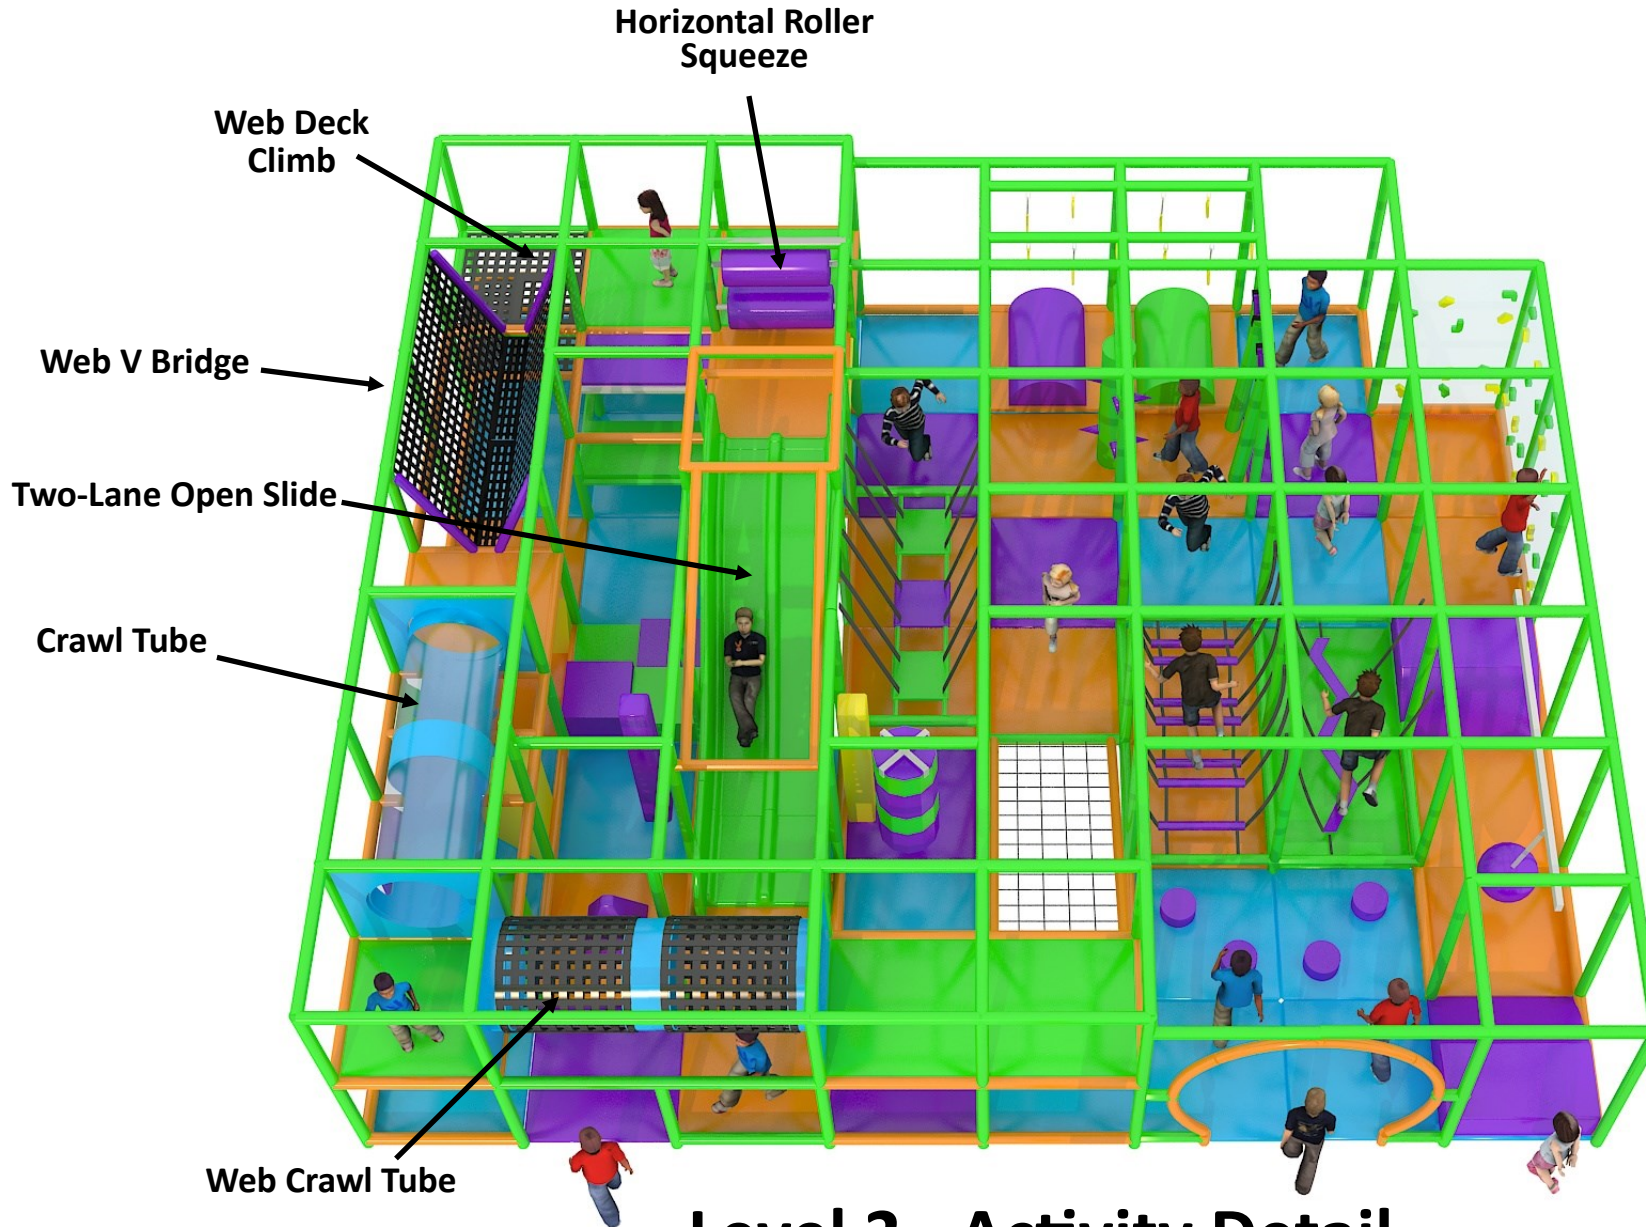

View 2 of 4

2-Level 40'x28'x11'

Challenge Course with Motion Components

View 3 of 4

Level 1 - Activity Detail

Level 2 - Activity Detail

2-Level 32'x28'x8' + Toddler

(LOW CEILING HEIGHT Challenge Course)
View 1 of 4

2-Level 32'x28'x8' + Toddler

(LOW CEILING HEIGHT Challenge Course)
View 2 of 4

32

2-Level 32'x28'x8' + Toddler

(LOW CEILING HEIGHT Challenge Course)
View 3 of 4

2-Level 32'x28'x8' + Toddler

(LOW CEILING HEIGHT Challenge Course)
View 4 of 4

Level 2 - Activity Detail

2-Level 56'x44'x14'

With Interactive, Electronic Play Components

View 3 of 4

**Level 2
Activity Detail**

Multi-Use Sport Court - Detail

2-Level Multi-Activity Play Structure

Traverse Activity Climbing Wall