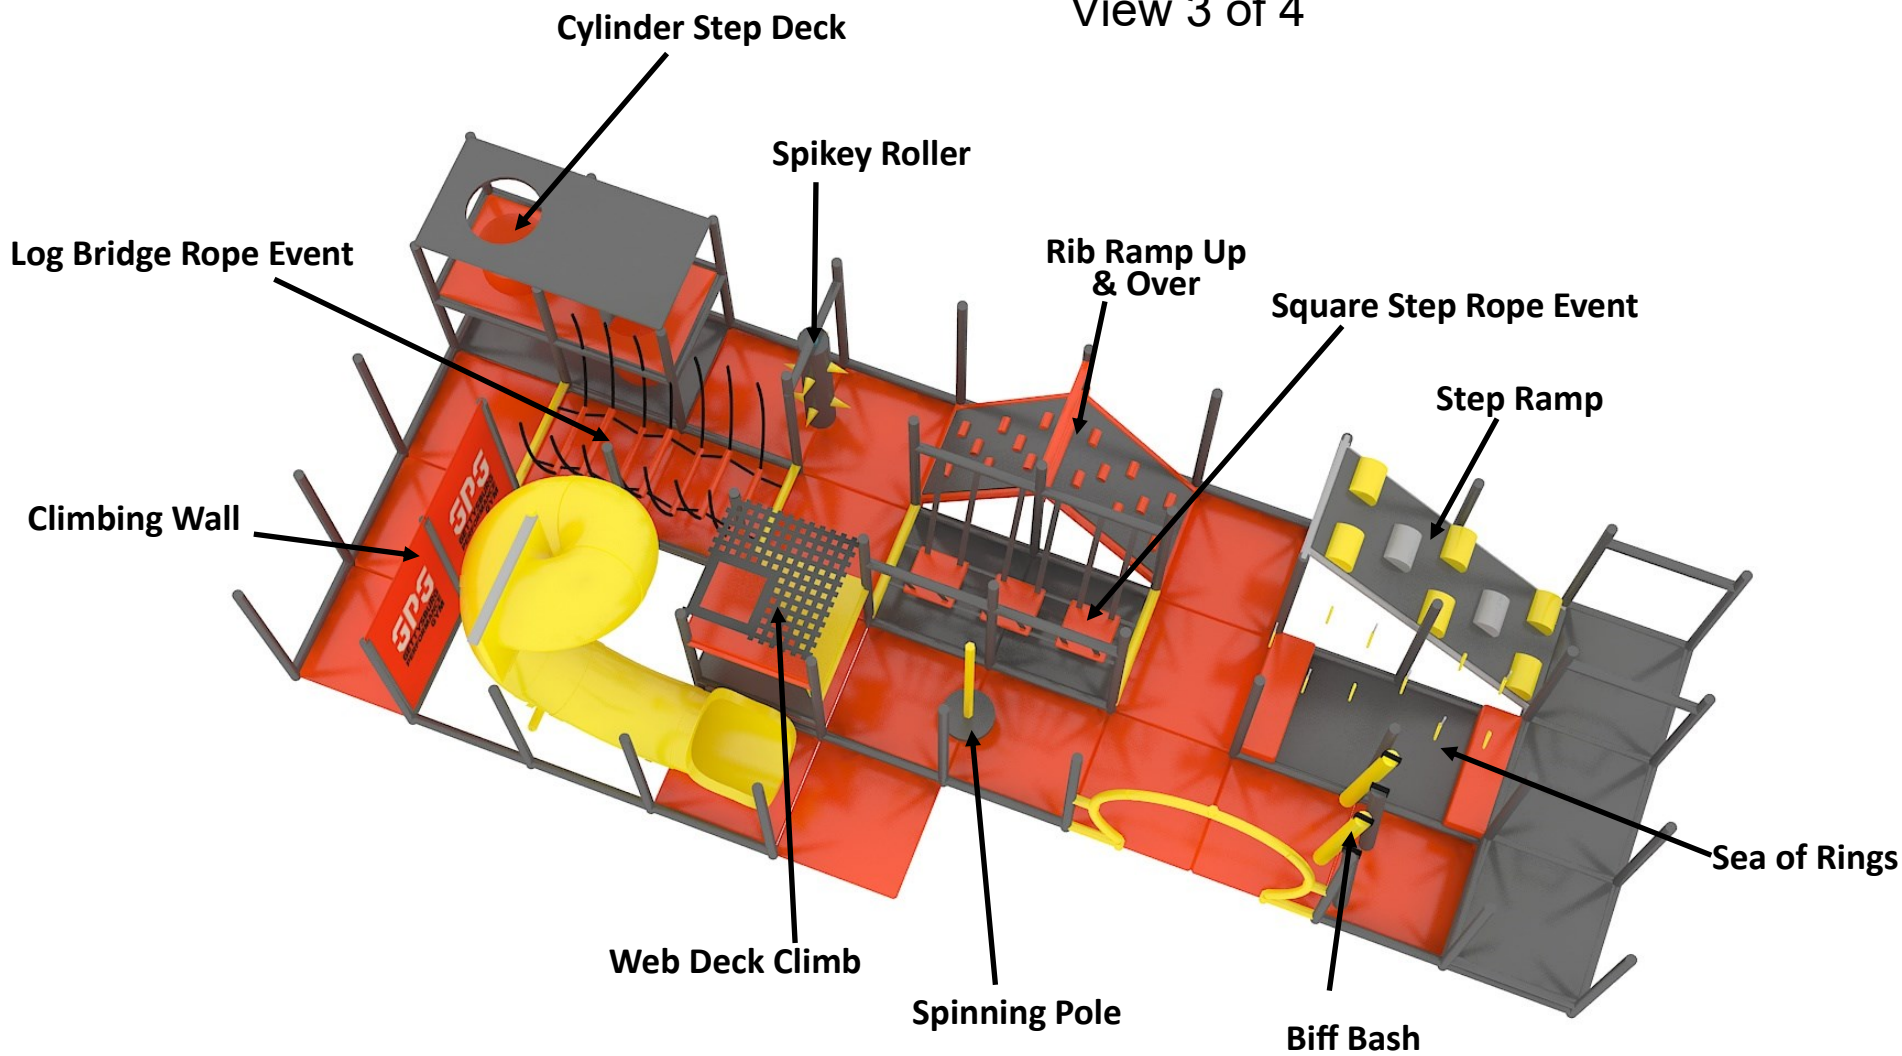

2-Level 36'x28'x11'

PLUS Enclosed Toddler Zone

View 2 of 4

2-Level 40'x28'x11'

Challenge Course with Motion Components

View 1 of 4

2-Level 40'x28'x11'

Challenge Course with Motion Components

View 2 of 4

2-Level 40'x28'x11'

Challenge Course with Motion Components

View 3 of 4

Level 1 - Activity Detail

Level 2 - Activity Detail

2-Level 32'x28'x8' + Toddler

(LOW CEILING HEIGHT Challenge Course)
View 1 of 4