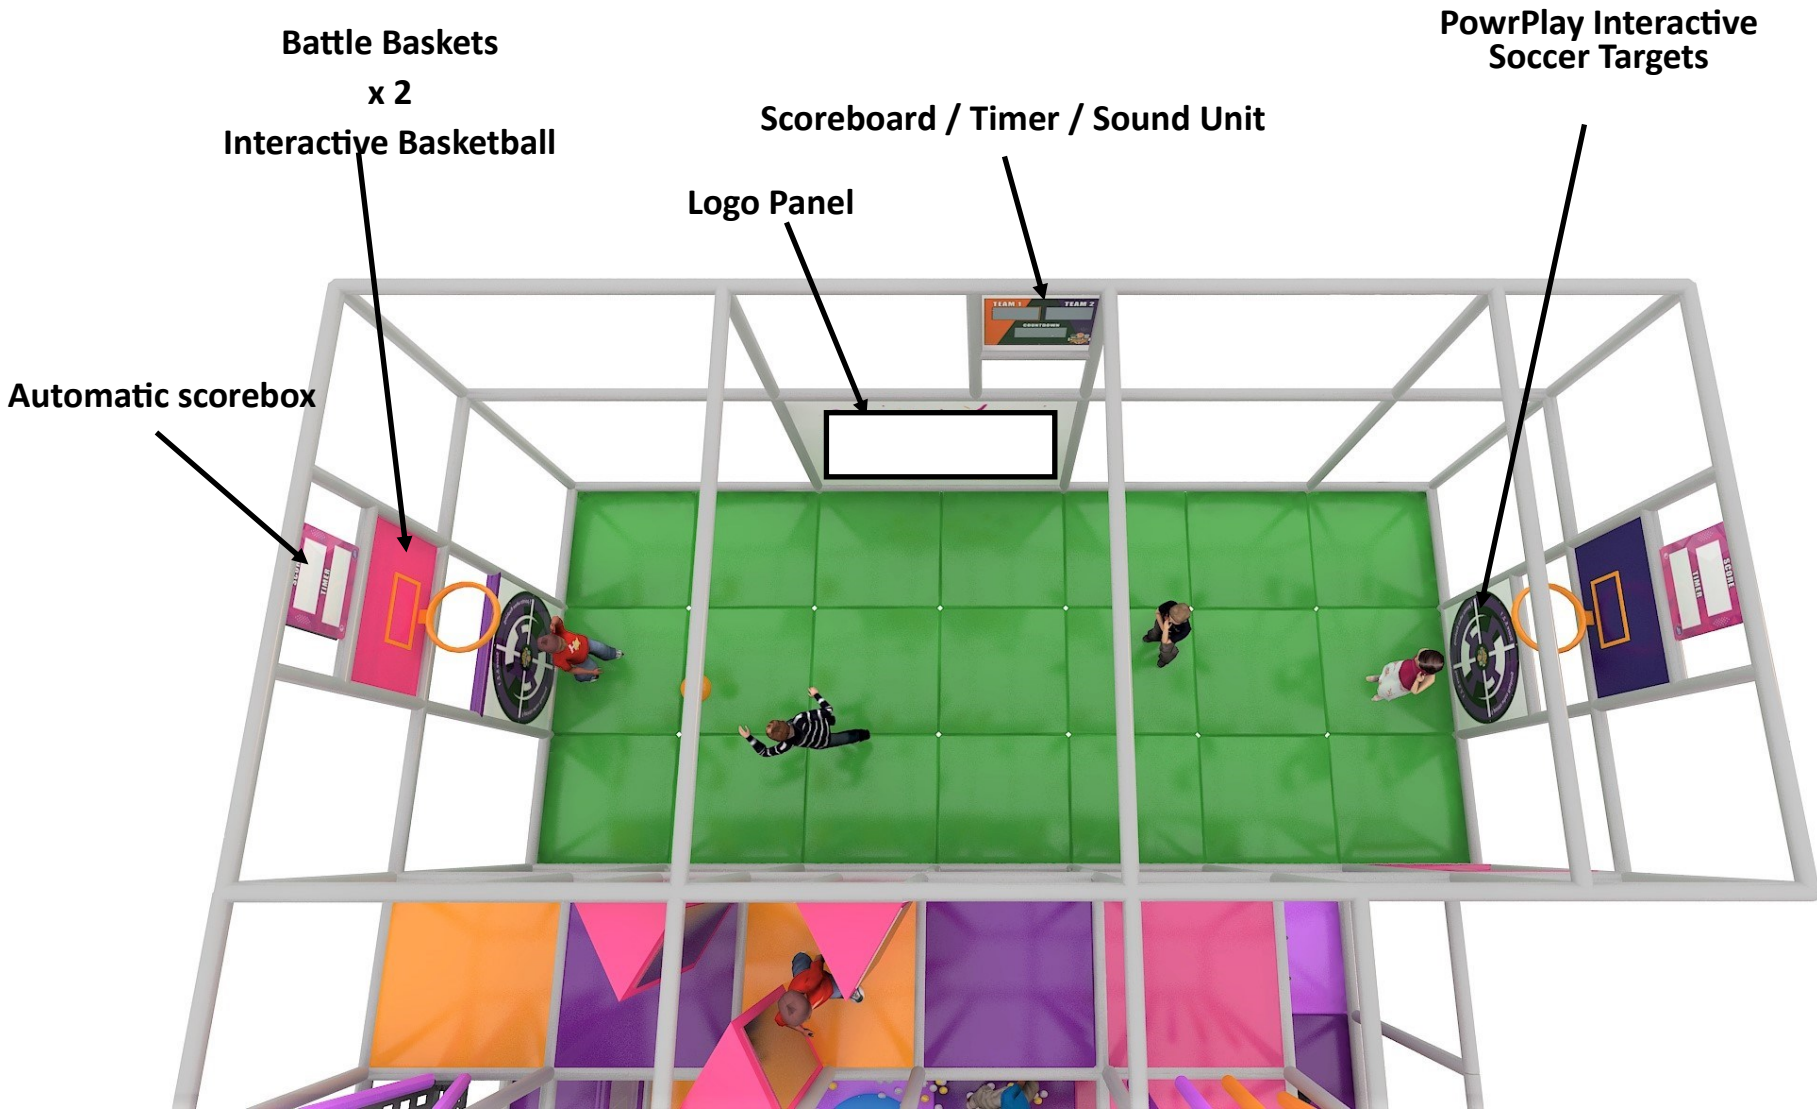

Level 2 - Activity Detail

2-Level 56'x44'x14'

With Interactive, Electronic Play Components

View 3 of 4

**Level 2
Activity Detail**

Multi-Use Sport Court - Detail

2-Level Multi-Activity Play Structure

Traverse Activity Climbing Wall