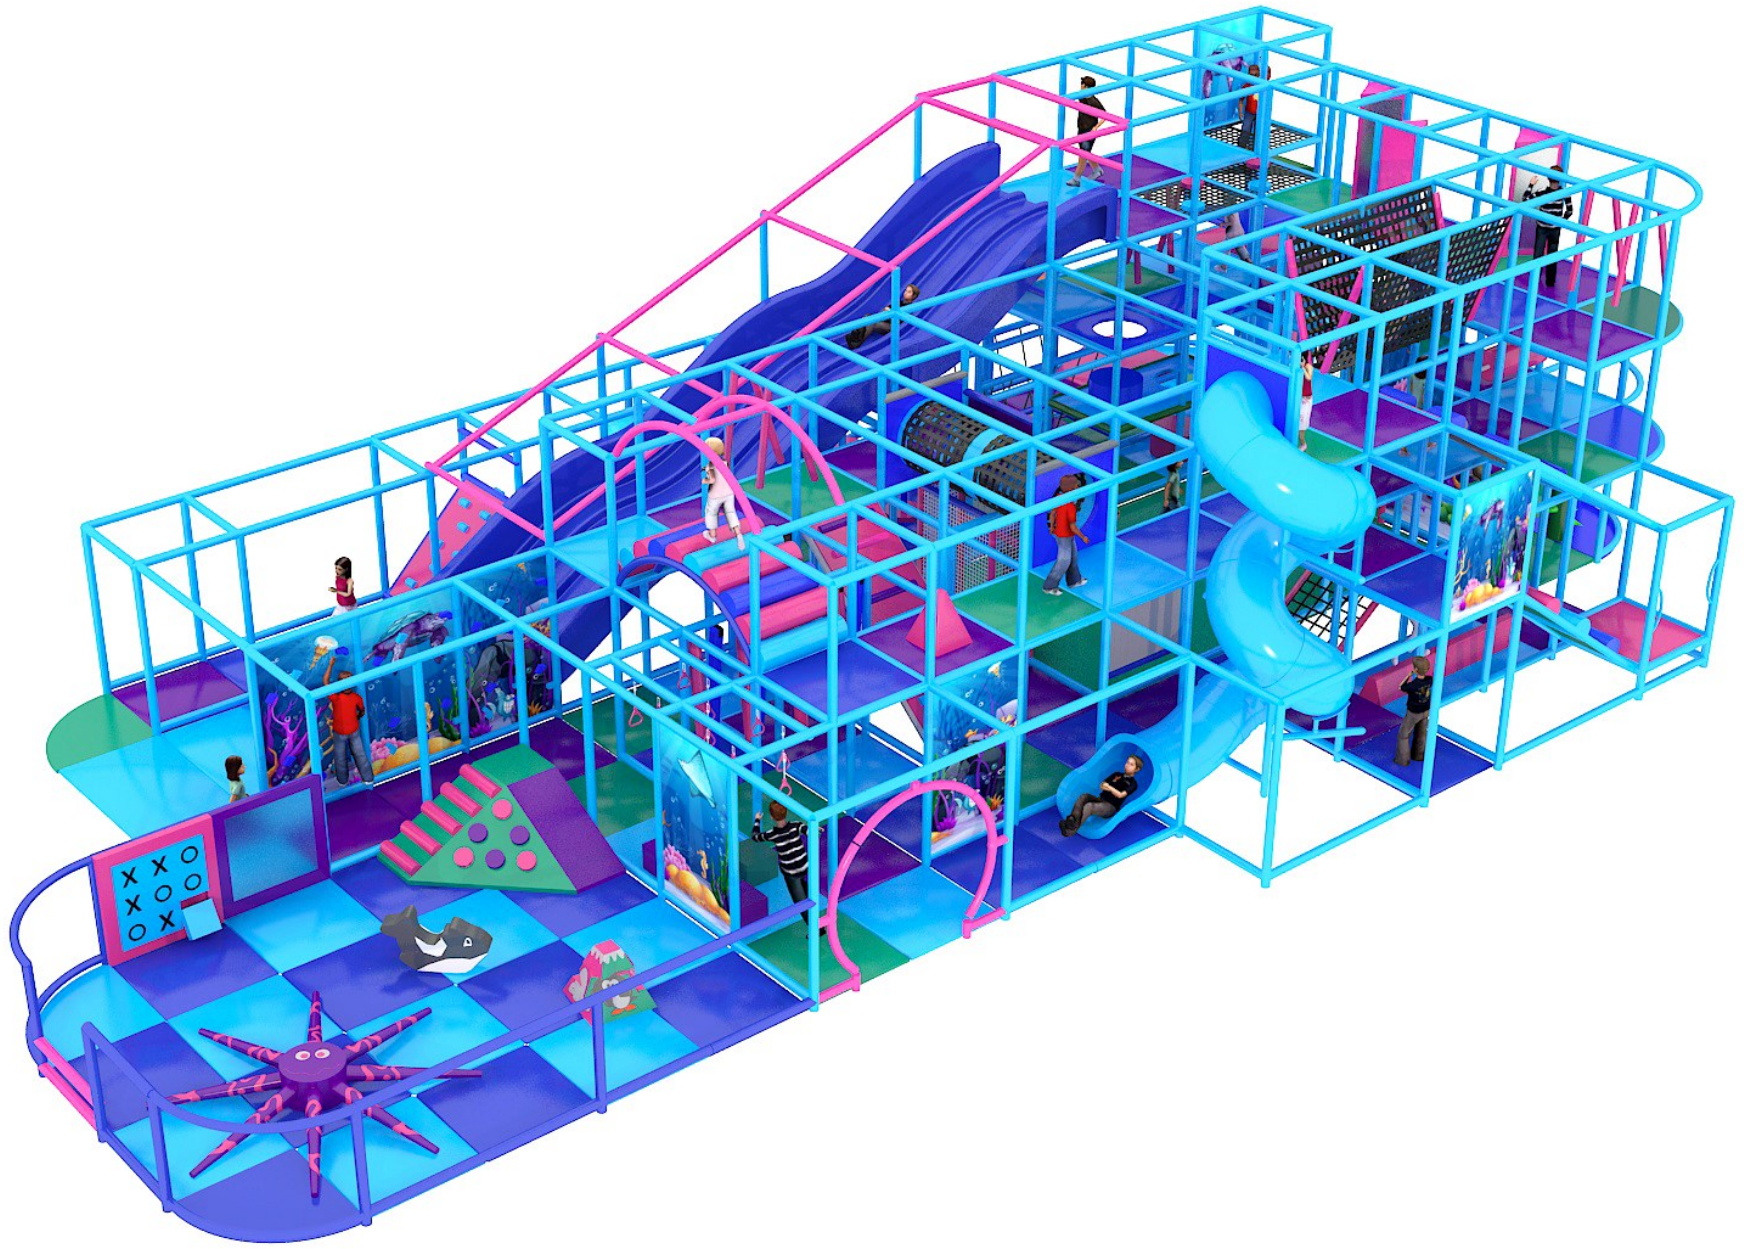

Enclosed Toddler within Main Structure
View 2 of 2

3-Level 32'x24'x15'

Enclosed Toddler within Main Structure

View 1 of 2

3-Level 32'x24'x15'

Enclosed Toddler within Main Structure
View 2 of 2

3-Level 46'x28'x17'

3-Level 68'x36'x17'

4-Level 28'x20'x24' + Toddler Zone 20'x12'x8'

4-Level 28'x20'x24' + Toddler Zone 20'x12'x8'

4-Level 28'x20'x24' + Toddler Zone 20'x12'x8'

4-Level 49'x29'x22'

4-Level 56'x40'x22'

ADVENTURE PARK

3-Level Play Structure + Sport Court + Toddler Zone +
Trampoline Arena + Interactive Traverse Climbing Wall

ADVENTURE PARK

3-Level Play Structure + Sport Court + Toddler Zone +
Trampoline Arena + Interactive Traverse Climbing Wall