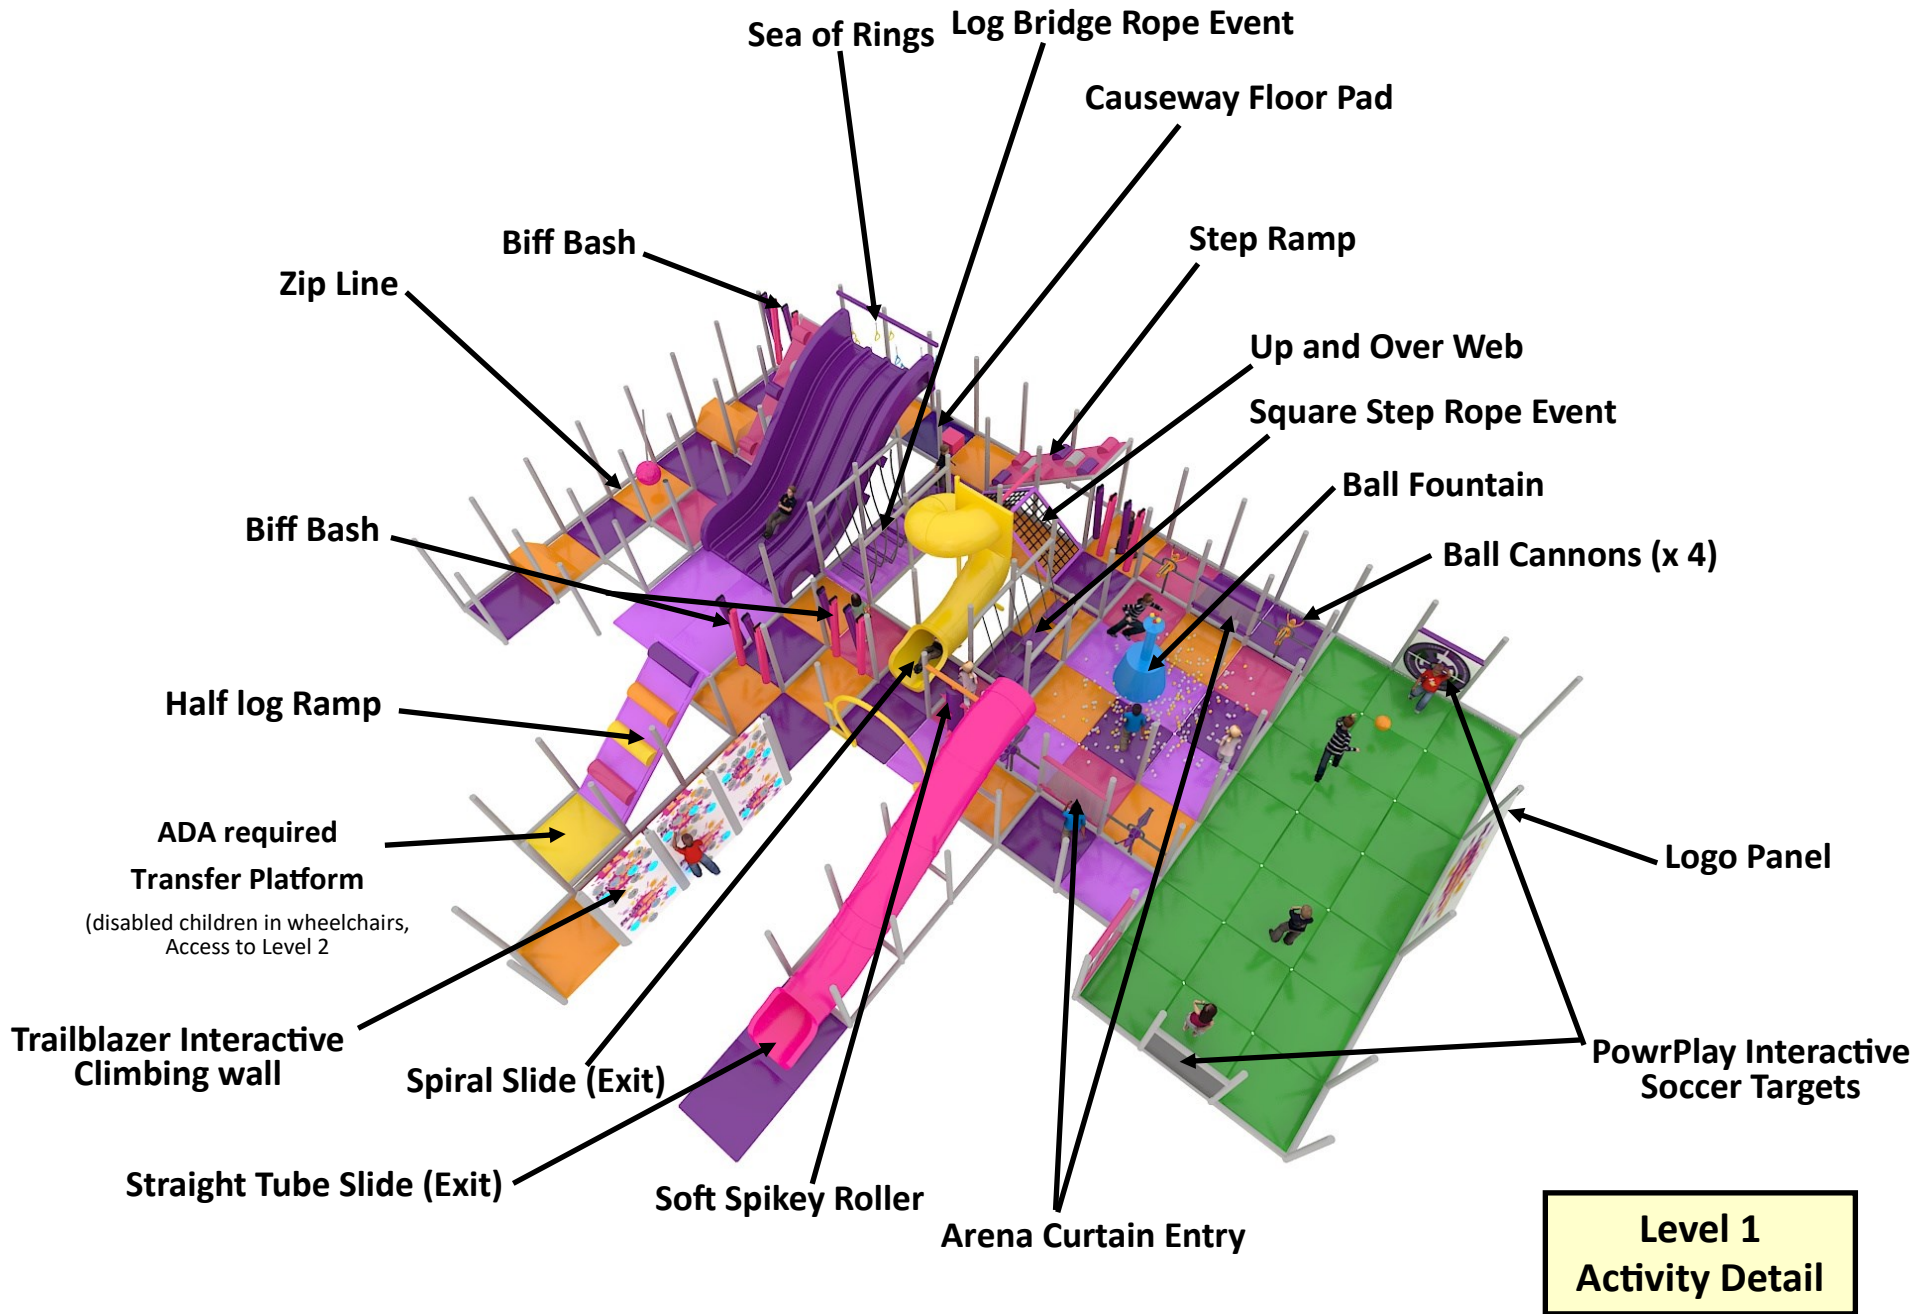

2-Level 32'x28'x8' + Toddler

(LOW CEILING HEIGHT Challenge Course)
View 2 of 4

32

2-Level 32'x28'x8' + Toddler

(LOW CEILING HEIGHT Challenge Course)
View 3 of 4

2-Level 32'x28'x8' + Toddler

(LOW CEILING HEIGHT Challenge Course)
View 4 of 4

Level 2 - Activity Detail

2-Level 56'x44'x14'

With Interactive, Electronic Play Components

View 3 of 4

**Level 2
Activity Detail**

Multi-Use Sport Court - Detail

2-Level Multi-Activity Play Structure

Traverse Activity Climbing Wall