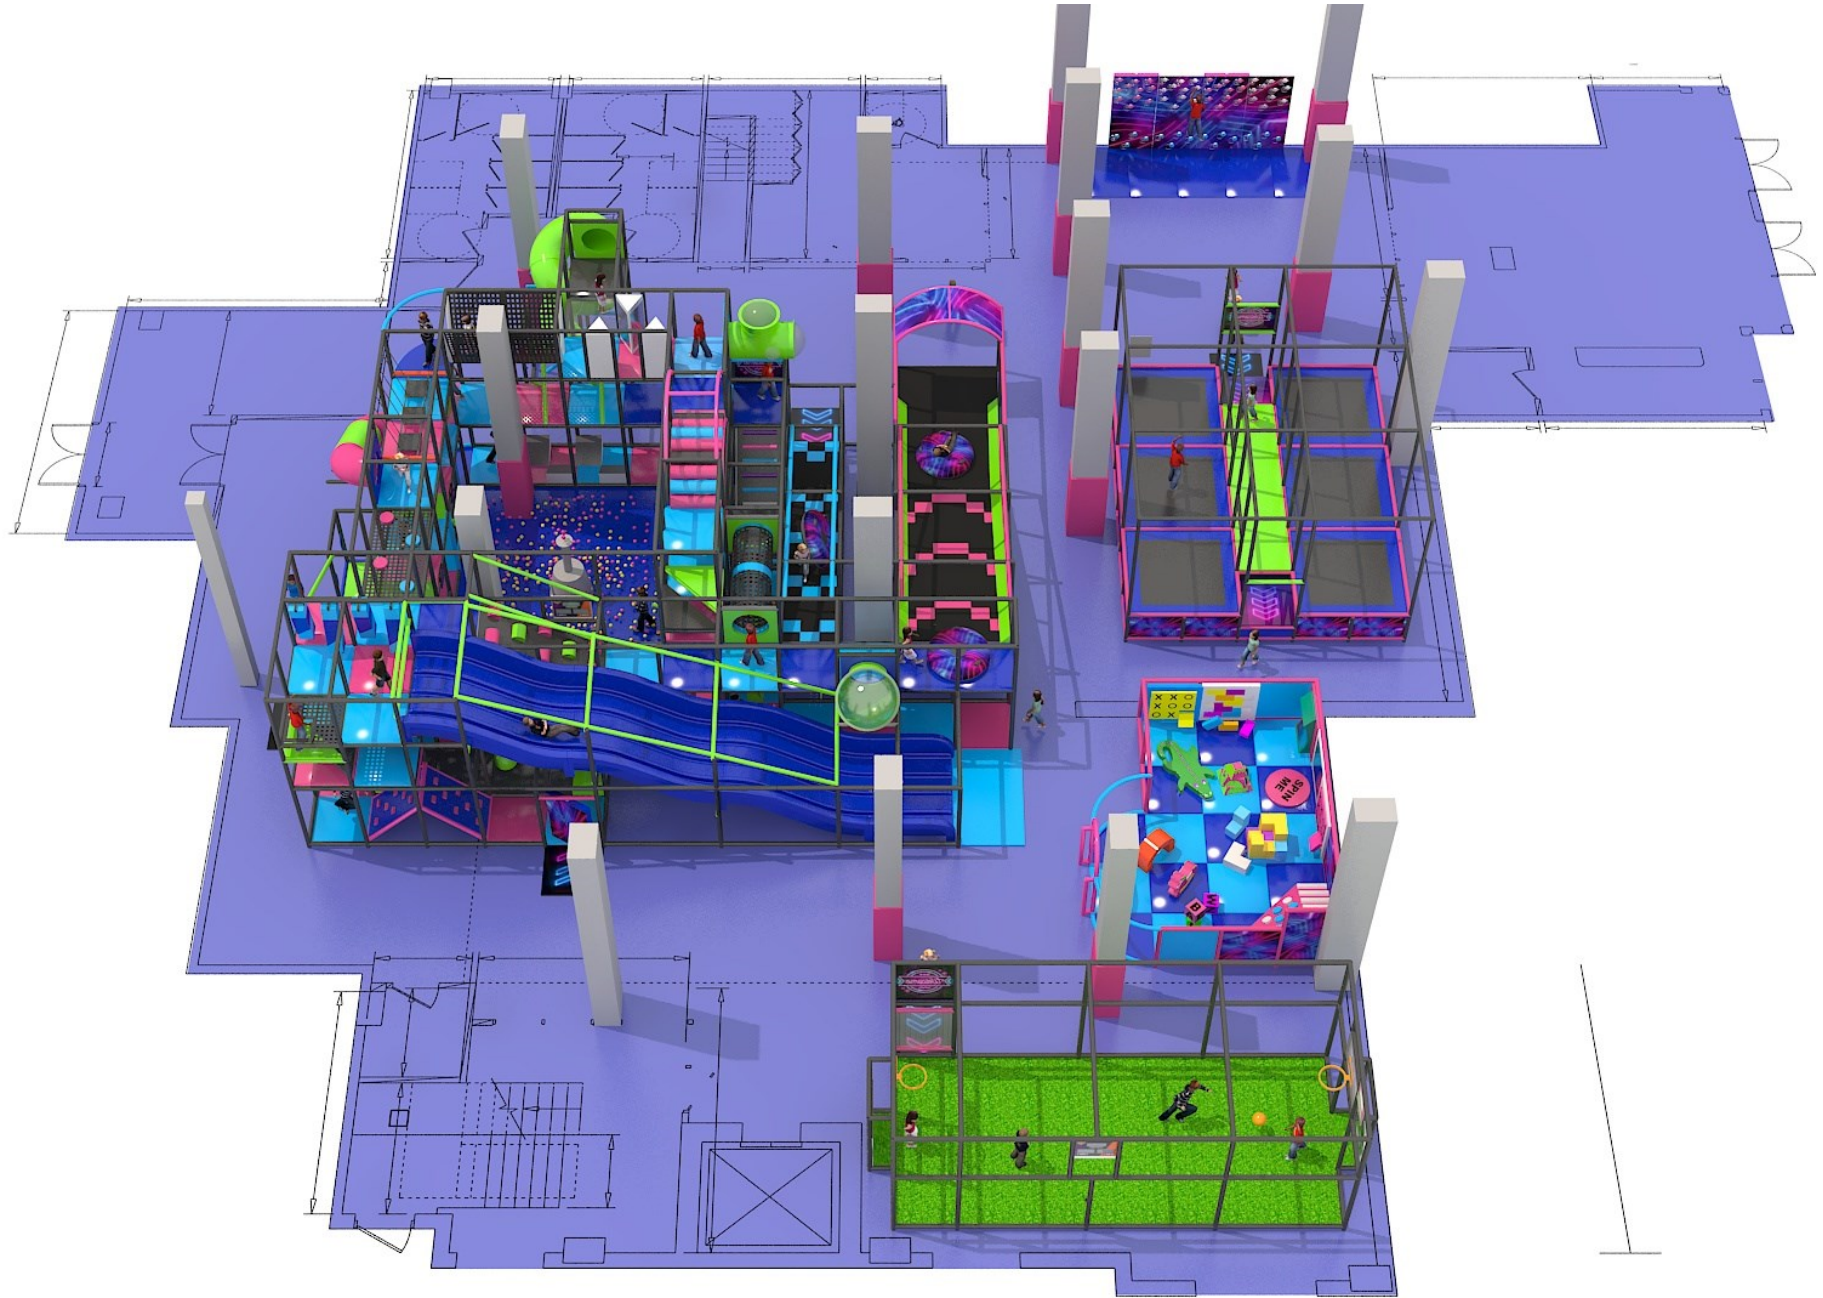

ADVENTURE PARK

3-Level Play Structure + Sport Court + Toddler Zone +
Trampoline Arena + Interactive Traverse Climbing Wall