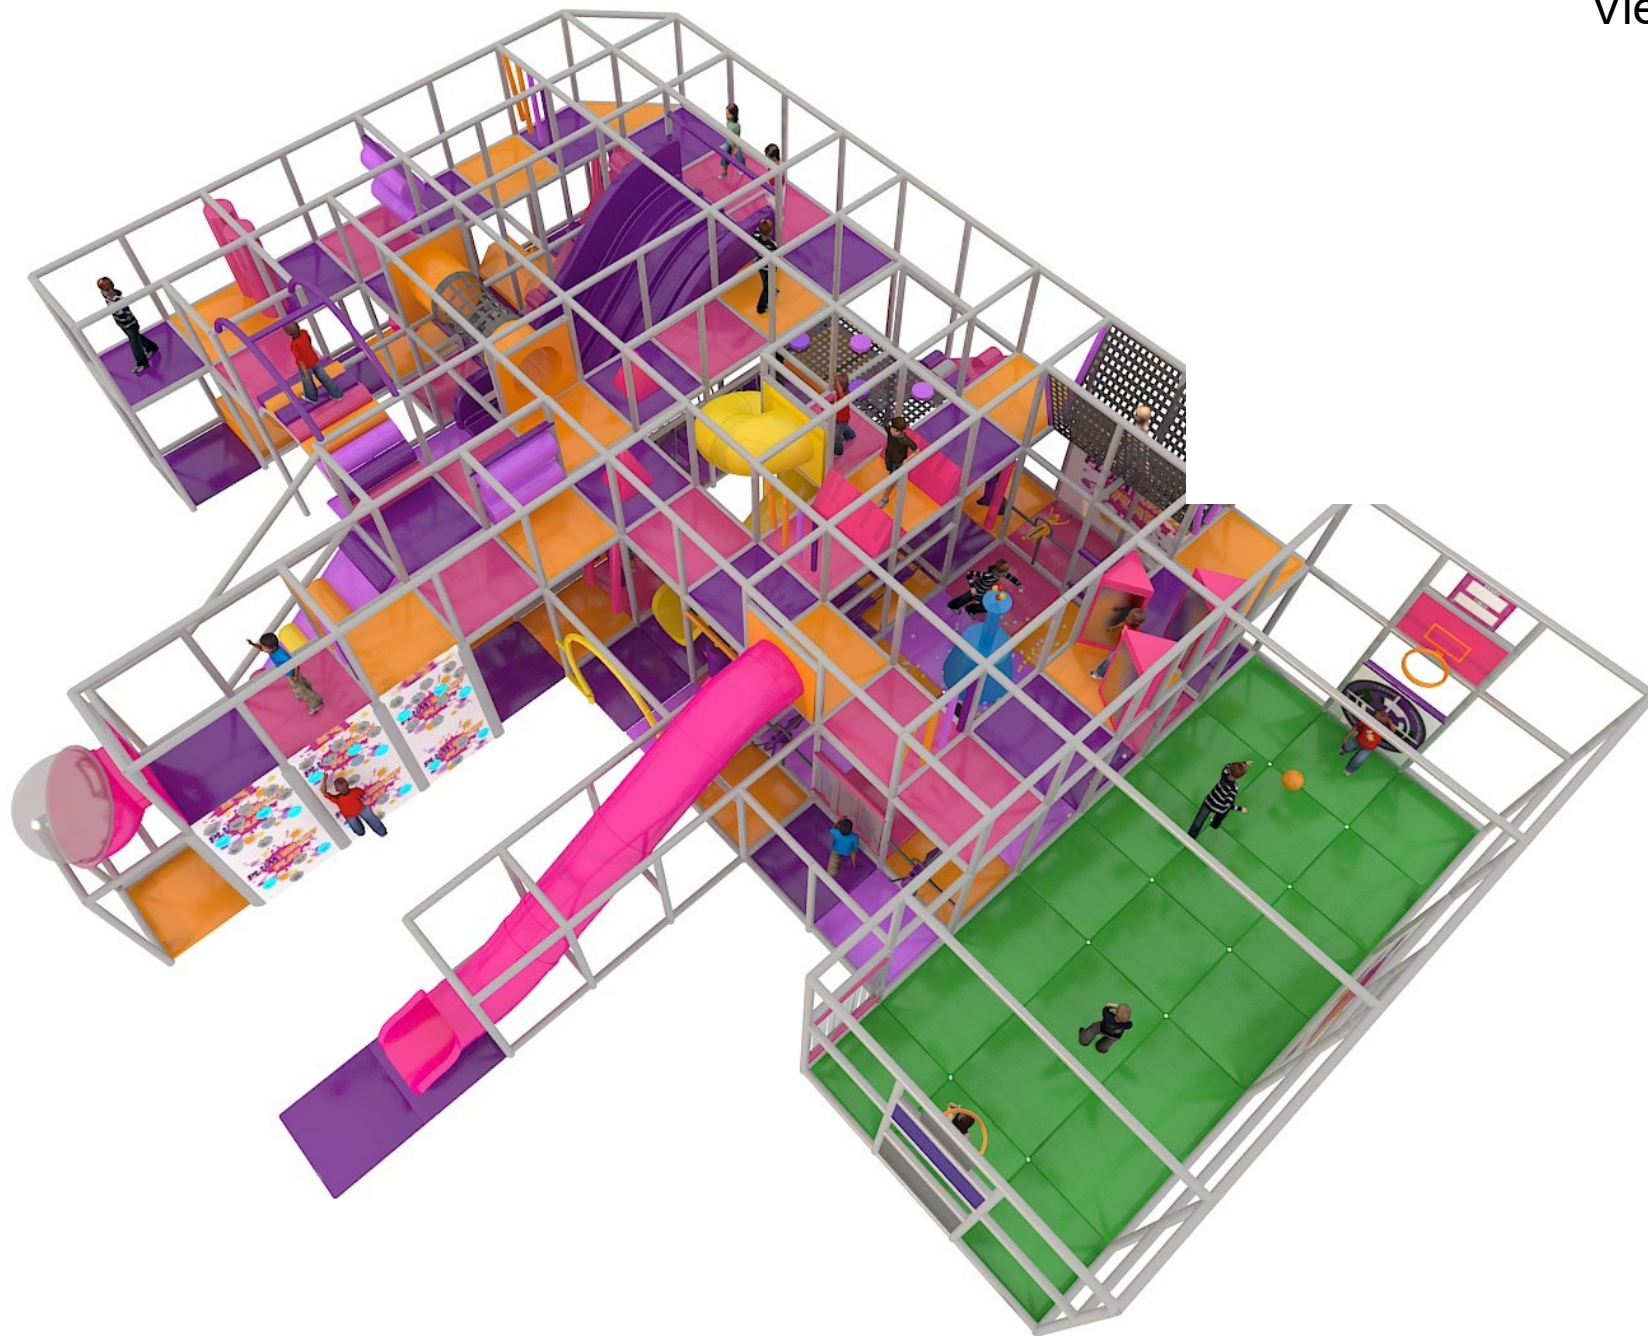

2-Level 32'x28'x8' + Toddler

(LOW CEILING HEIGHT Challenge Course)
View 2 of 4

32

2-Level 32'x28'x8' + Toddler

(LOW CEILING HEIGHT Challenge Course)
View 3 of 4

2-Level 32'x28'x8' + Toddler

(LOW CEILING HEIGHT Challenge Course)
View 4 of 4

Level 2 - Activity Detail

2-Level 56'x44'x14'

With Interactive, Electronic Play Components

View 3 of 4

**Level 2
Activity Detail**

Multi-Use Sport Court - Detail

2-Level Multi-Activity Play Structure

Traverse Activity Climbing Wall