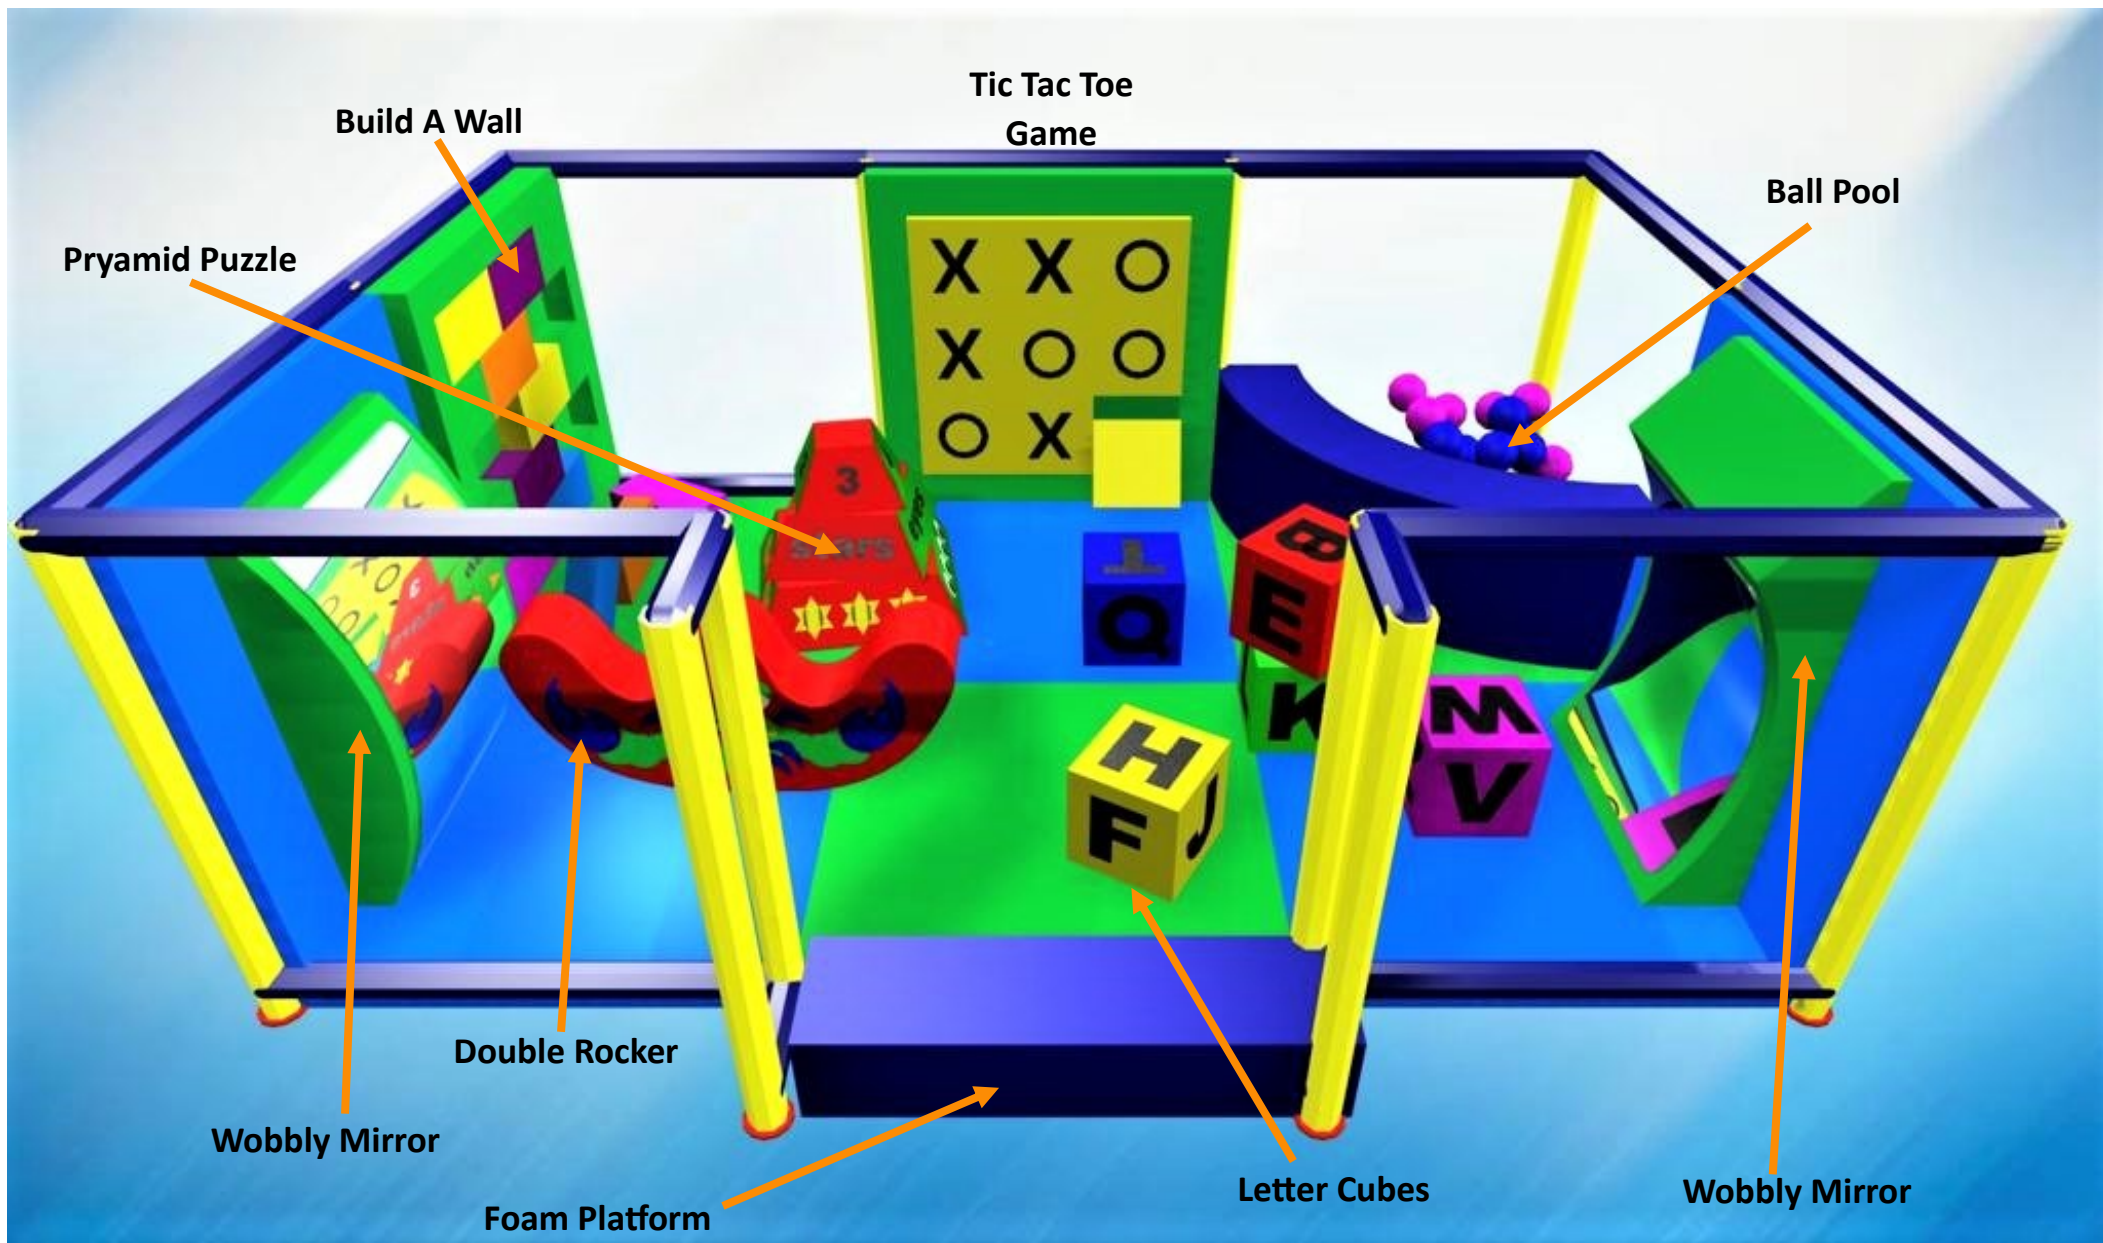

Toddler Play Areas Below

The Possibilities Are Endless!

Send us your Floor Plan and let us
Provide you with a FREE 3-D custom design tailored to
your particular space & budget!

Toddler Zone 12'x8'x 4.5' LxWxH

Toddler Zone 12'x8'x 4.5' LxWxH

66 **Toddler Zone 12'x8'x 4.5'**
LxWxH

Toddler Play Area

Toddler Play Structure
20'x 8'x 5'
LxWxH

K PLAY SYSTEMS, LLC dba

K PLAY SOLUTIONS

4730 Fort Apache Road

Suite 300