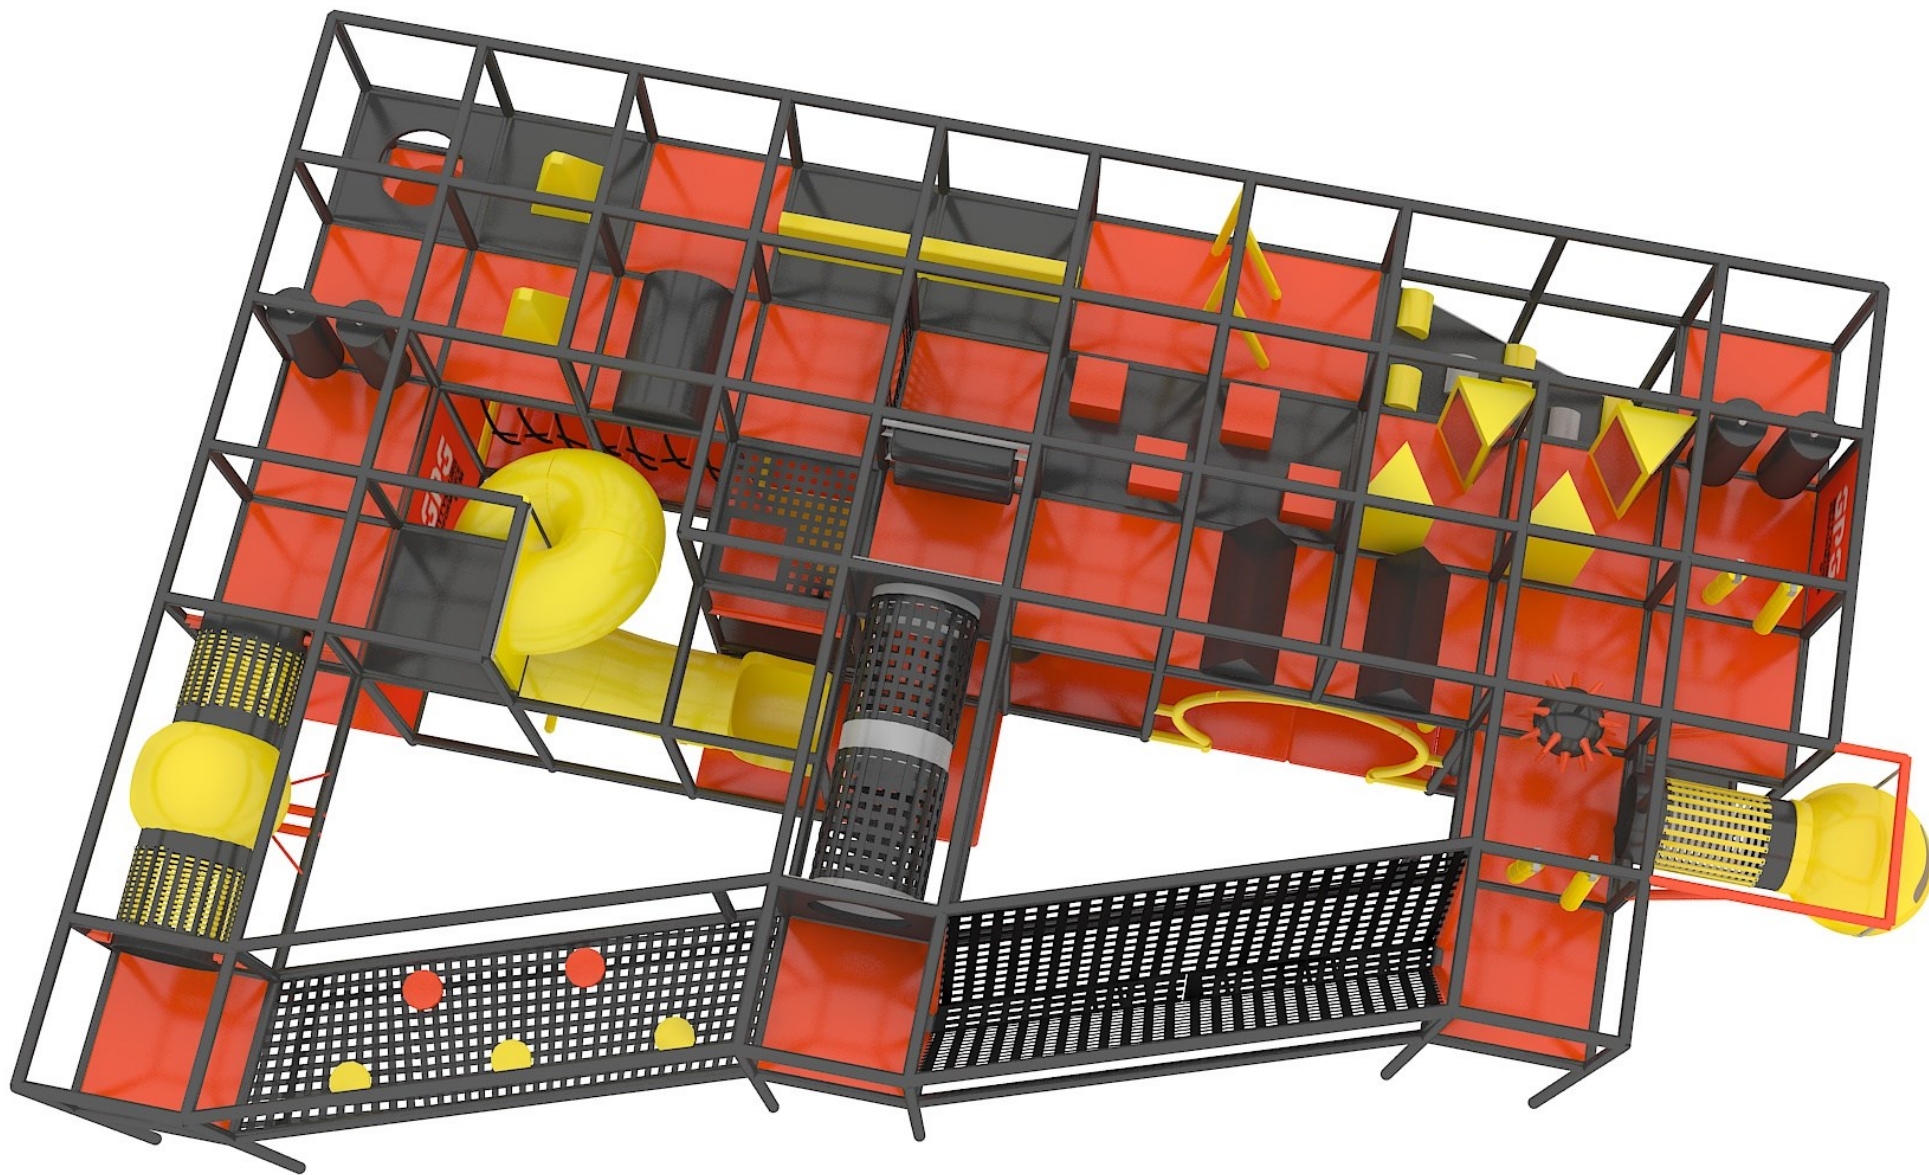

2-Level 36'x28'x11'

PLUS Enclosed Toddler Zone

View 2 of 4

2-Level 40'x28'x11'

Challenge Course with Motion Components

View 1 of 4

2-Level 40'x28'x11'

Challenge Course with Motion Components

View 2 of 4

2-Level 40'x28'x11'

Challenge Course with Motion Components

View 3 of 4

Level 1 - Activity Detail

Level 2 - Activity Detail

2-Level 32'x28'x8' + Toddler

(LOW CEILING HEIGHT Challenge Course)
View 1 of 4