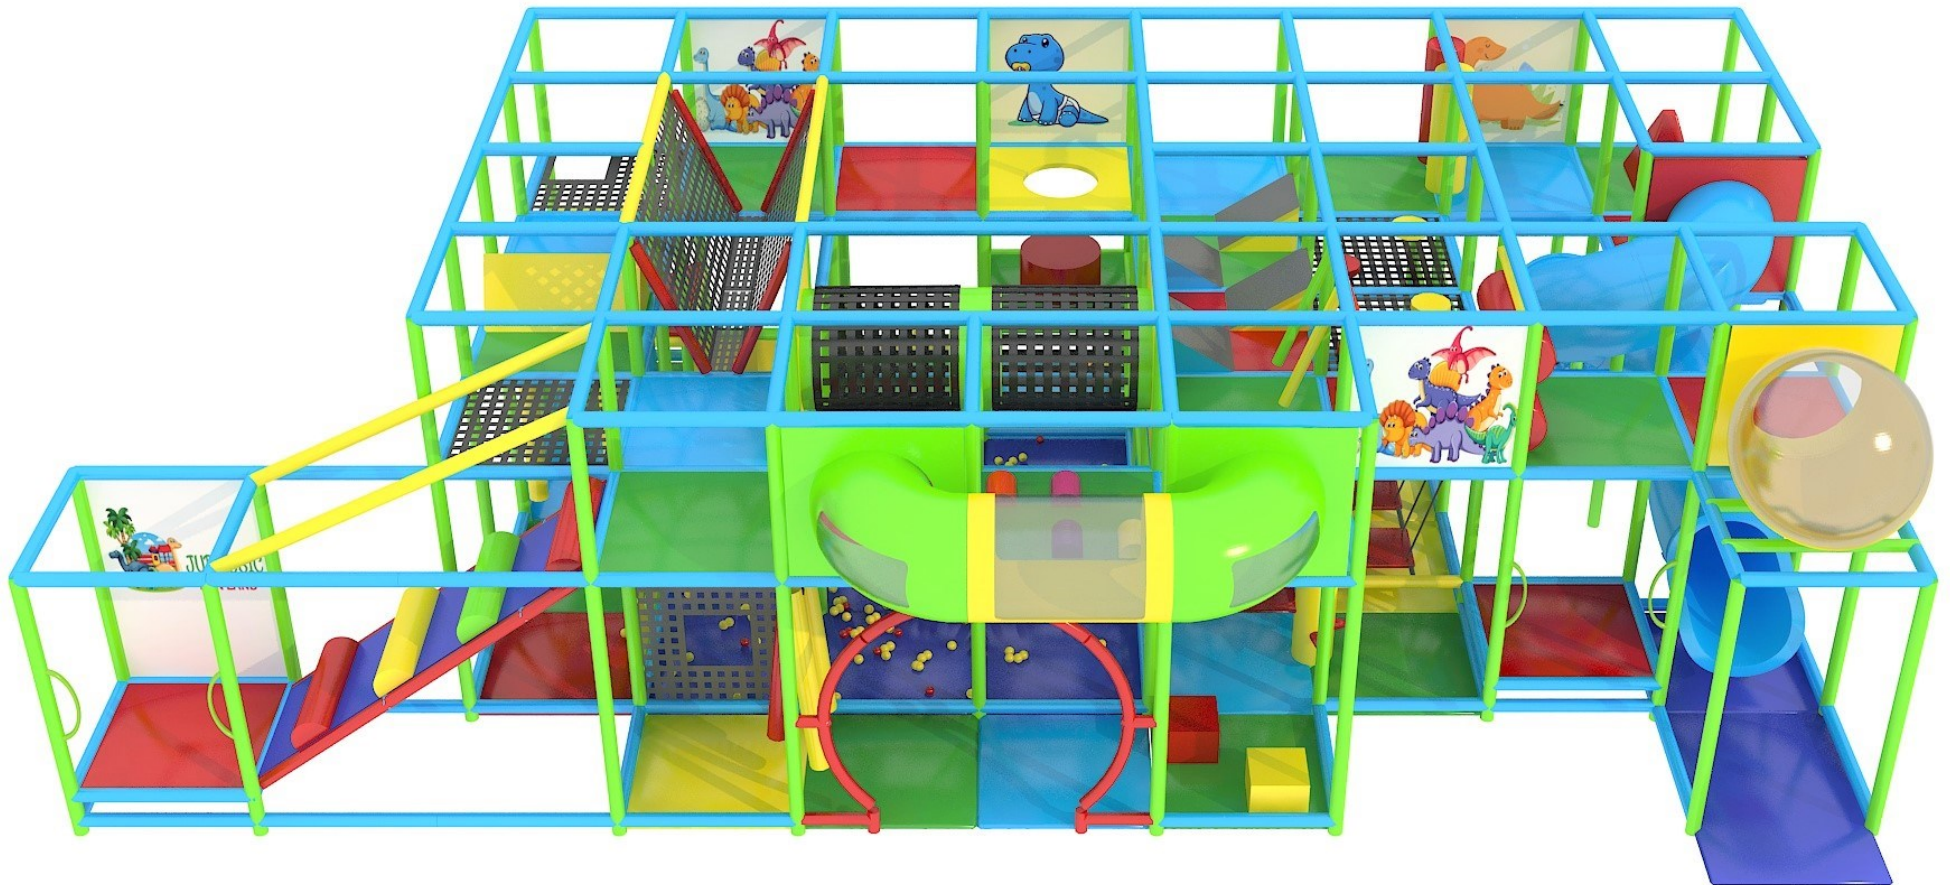

While we therefore don't publish a "price list", we do provide general pricing parameters below.

- **Stand-alone Projects generally start at a minimum of \$65K - COMPLETE / "Turn Key".**
 - **The minimum COMPLETE project price of any of the projects shown in these Sample Designs starts at roughly \$75K.**
 - **We can do smaller projects on a case by case basis - only when you are flexible on timing and we can defray some of the shipping & installation costs while working on other projects in your area.**
-
- **2 LEVEL STRUCTURES** Generally in the **\$70K-150K range**. Depends on the actual footprint as well as configuration of play events. Slides, FYI, are the most expensive components to both produce and install.
 - **3 LEVEL STRUCTURES** Depending on the footprint (Lx W) generally wind up Total Cost Complete: generally **\$75K - \$190K range**.
 - **4 LEVEL STRUCTURES** Depending on footprint (LxW) much wider range - generally **\$150K to double that, or more**.
 - **TODDLER ZONES** As part of a project with main play structure: adds **\$5K-\$15K** generally (just all depends on square footage and number of play elements).

2-Level 32'x28'x12' PLUS Enclosed Toddler Zone View 1 of 2

2-Level 32'x28'x12' PLUS Enclosed Toddler Zone View 2 of 2

2-Level 44'x16'x12'

View 1 of 2

2-Level 44'x16'x12'

View 2 of 2

2-Level 40'x20'x11'

View 1 of 3

Level 1 - Activity Detail

Level 2 - Activity Detail

2-Level 40'x36'x11'

View 1 of 2

2-Level 40'x36'x11'

View 2 of 2

2-Level 44'x16'x11'

View 1 of 4

2-Level 44'x16'x11'

View 2 of 4

2-Level 44'x16'x11'

View 3 of 4

Level 1 - Activity Detail

Level 2 - Activity Detail

2-Level 36'x28'x11' PLUS Enclosed Toddler Zone View 1 of 4

Toddler Zone
(multi-activity, separate
entrance)